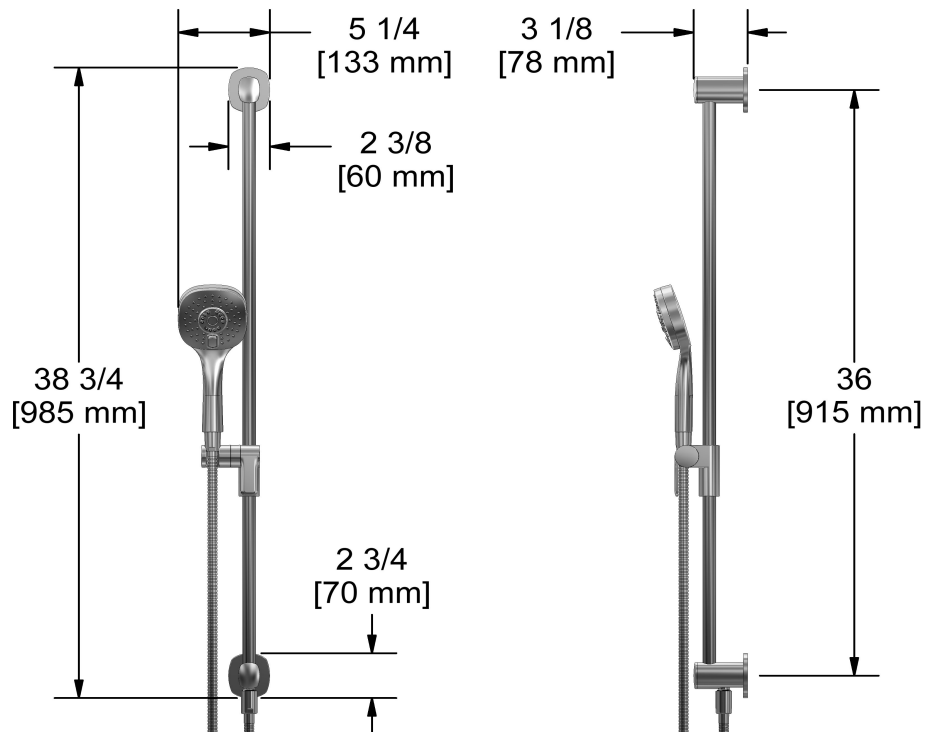

Certifications

- CSA B125.1
- ASME A112.18.1
- CMR248 Approval

cUPC®

Sizes, models and finishes may differ from those presented.

Warranty

This **Riobel Inc.** product you have purchased carries a Limited Lifetime Warranty on the chrome, PVD finish, blacks and all working parts and is guaranteed from the initial purchase date against all manufacturing defects. All other finishes, including plastic components, are guaranteed for one year. All electric and/or electronic parts are covered by a 5-year limited warranty.

Customer Service

Ontario, West Canada : 888-287-5354 Quebec, Maritimes, United States : 866-473-8442

2023.04.02