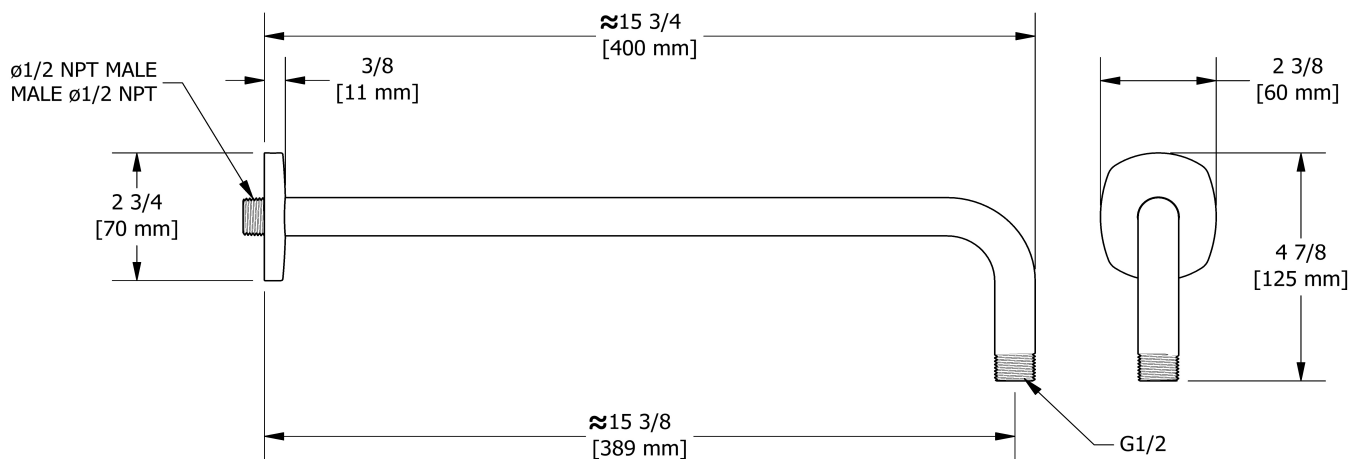

Sizes, models and finishes may differ from those presented.

Warranty

This **Riobel Inc.** product you have purchased carries a Limited Lifetime Warranty on the chrome, PVD finish, blacks and all working parts and is guaranteed from the initial purchase date against all manufacturing defects. All other finishes, including plastic components, are guaranteed for one year. All electric and/or electronic parts are covered by a 5-year limited warranty.

Customer Service

Ontario, West Canada : 888-287-5354 Quebec, Maritimes, United States : 866-473-8442