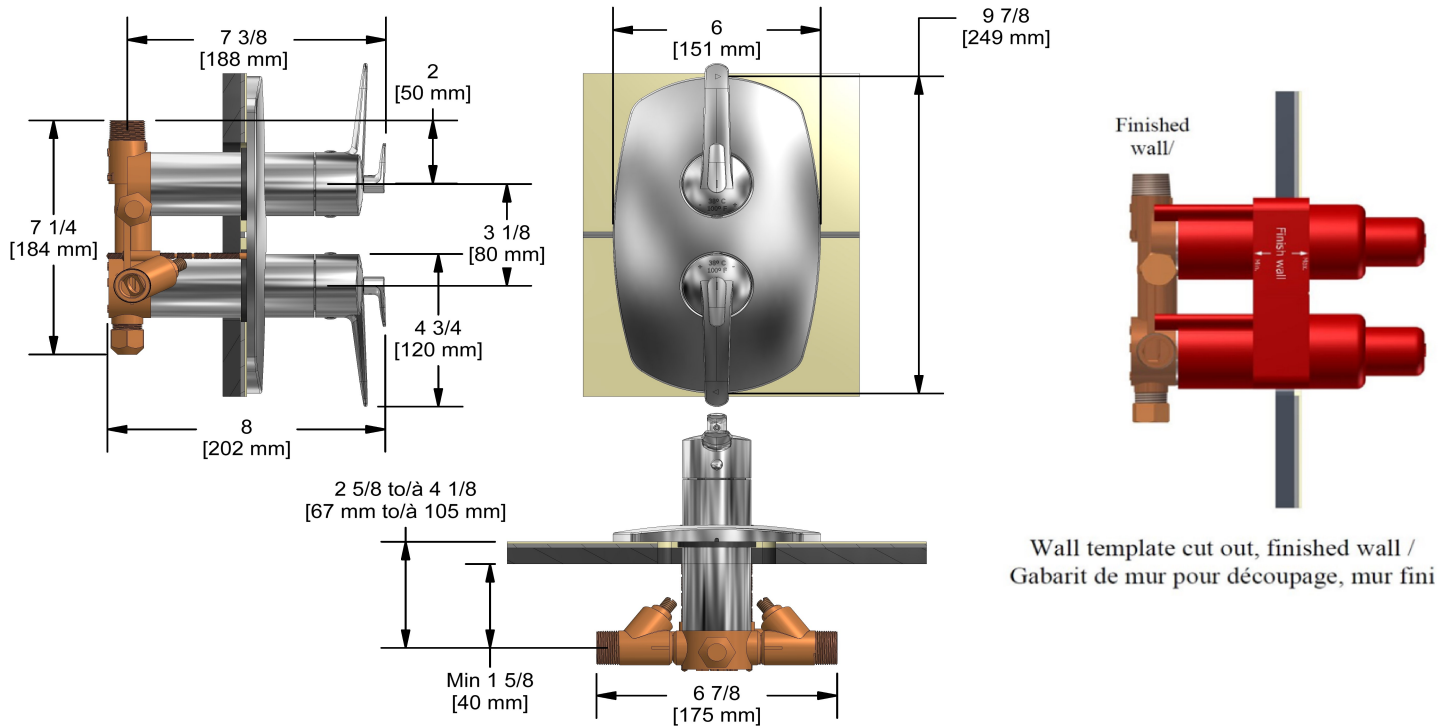

Certifications

- CSA B125.1
- ASME A112.18.1
- ASSE 1016
- CMR248 Approval
- ADA