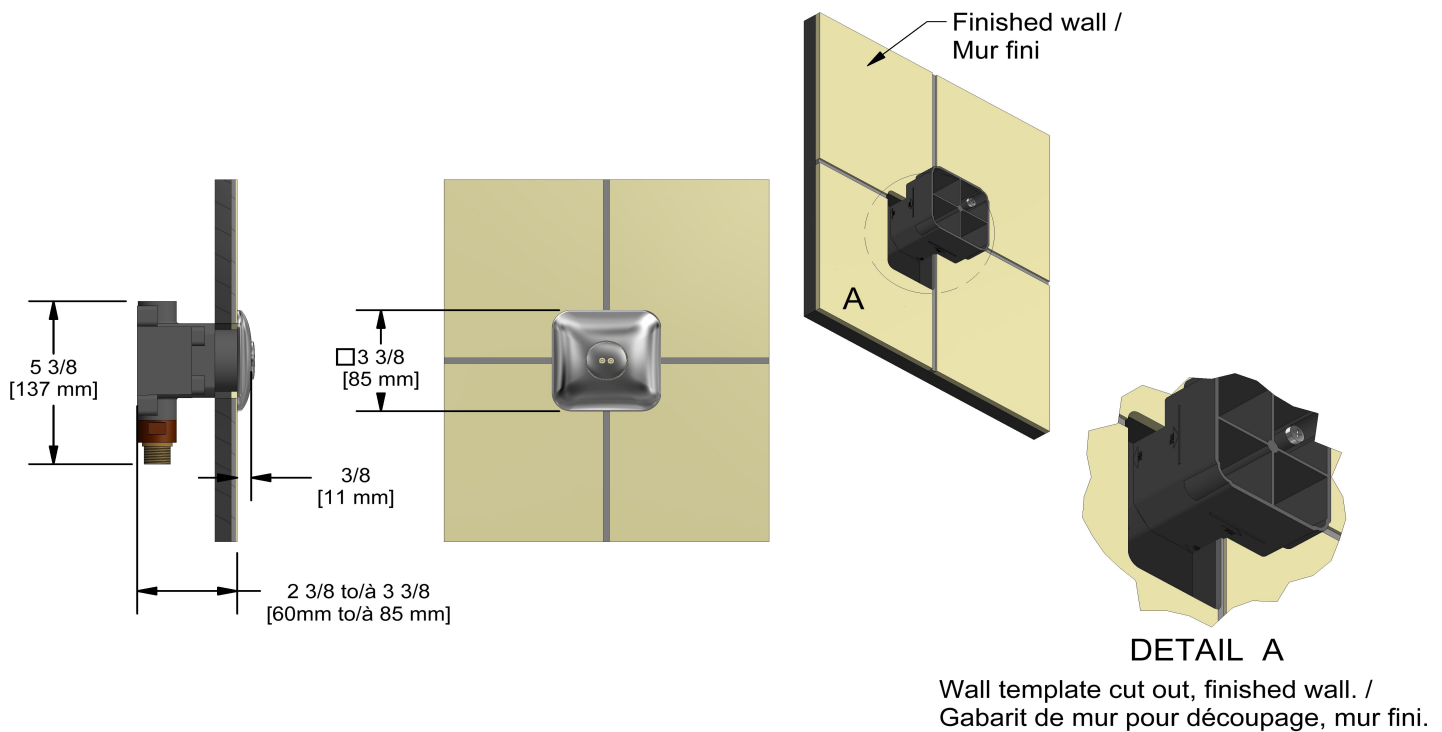

Sizes, models and finishes may differ from those presented.

Warranty

This **Riobel Inc.** product you have purchased carries a Limited Lifetime Warranty on the chrome, PVD finish, blacks and all working parts and is guaranteed from the initial purchase date against all manufacturing defects. All other finishes, including plastic components, are guaranteed for one year. All electric and/or electronic parts are covered by a 5-year limited warranty.

Customer Service

Ontario, West Canada : 888-287-5354 Quebec, Maritimes, United States : 866-473-8442

2022.01.14