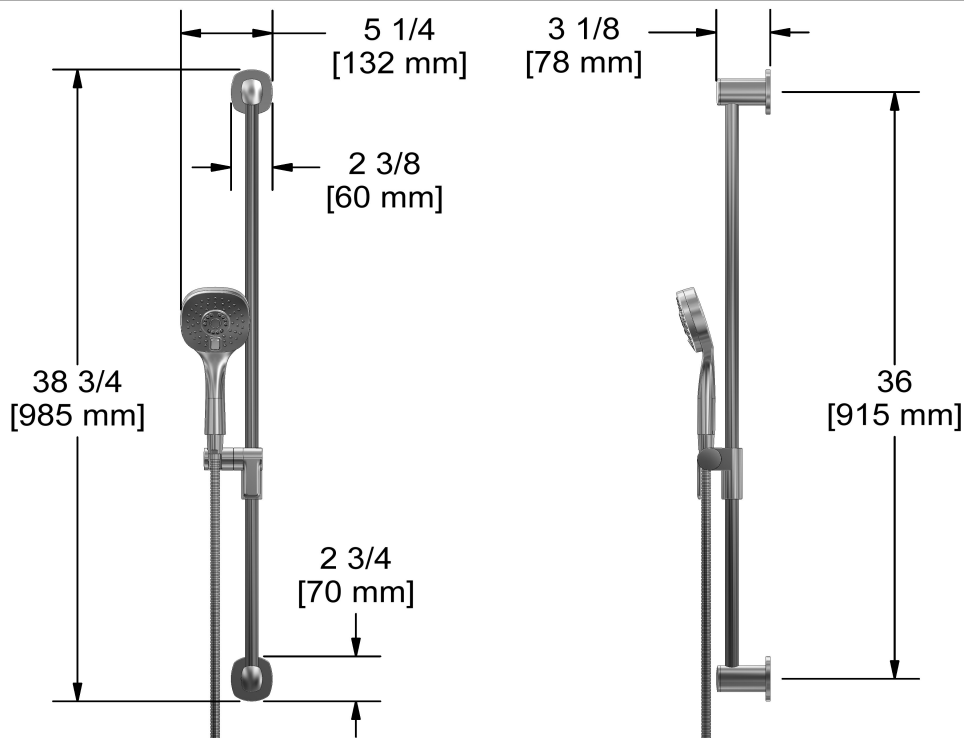

Certifications

- CSA B125.1
- ASME A112.18.1
- CMR248 Approval

cUPC®

Sizes, models and finishes may differ from those presented.

Warranty

This **Riobel Inc.** product you have purchased carries a Limited Lifetime Warranty on the chrome, PVD finish, blacks and all working parts and is guaranteed from the initial purchase date against all manufacturing defects. All other finishes, including plastic components, are guaranteed for one year. All electric and/or electronic parts are covered by a 5-year limited warranty.

Customer Service

Ontario, West Canada : 888-287-5354 Quebec, Maritimes, United States : 866-473-8442