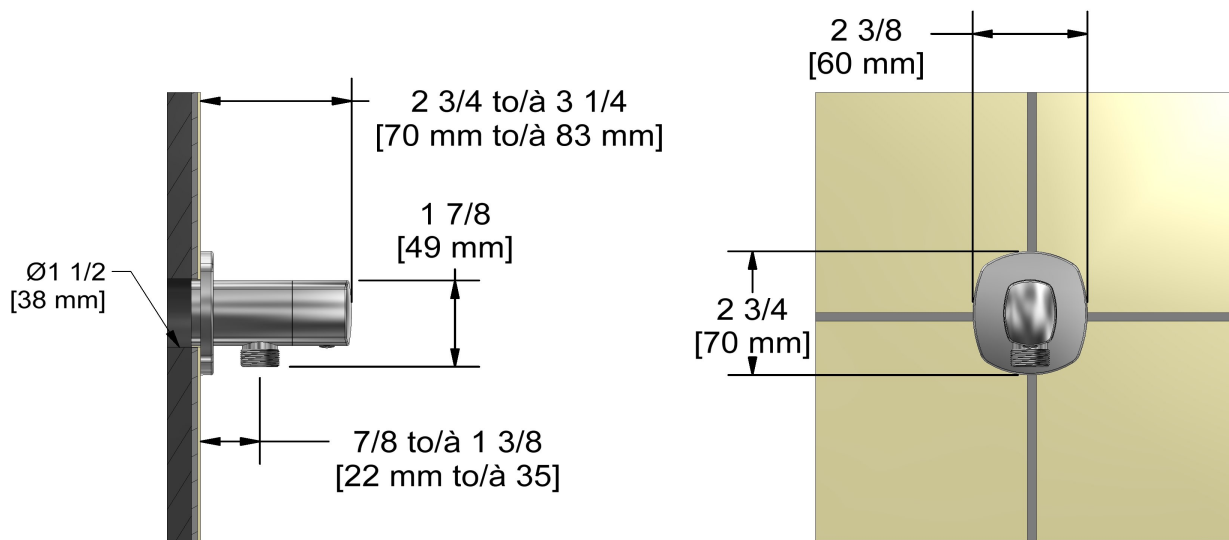

Certifications

- CSA B125.1
- ASME A112.18.1
- CMR248 Approval

cUPC®