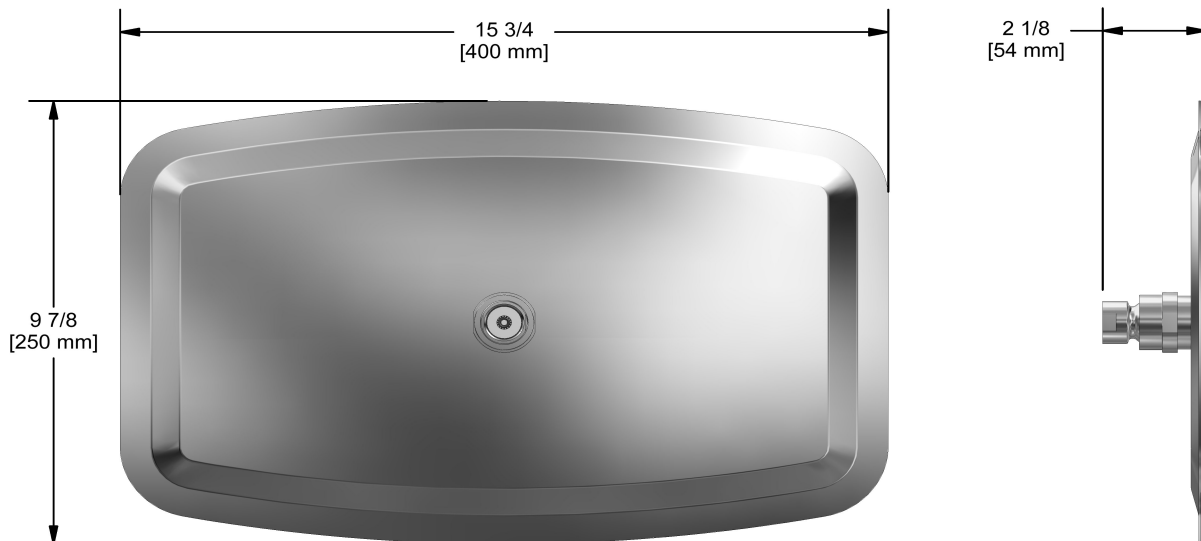

Certifications

- CSA B125.1
- ASME A112.18.1
- CMR248 Approval

Sizes, models and finishes may differ from those presented.

Warranty

This **Riobel Inc.** product you have purchased carries a Limited Lifetime Warranty on the chrome, PVD finish, blacks and all working parts and is guaranteed from the initial purchase date against all manufacturing defects. All other finishes, including plastic components, are guaranteed for one year. All electric and/or electronic parts are covered by a 5-year limited warranty.

Customer Service

Ontario, West Canada : 888-287-5354 Quebec, Maritimes, United States : 866-473-8442