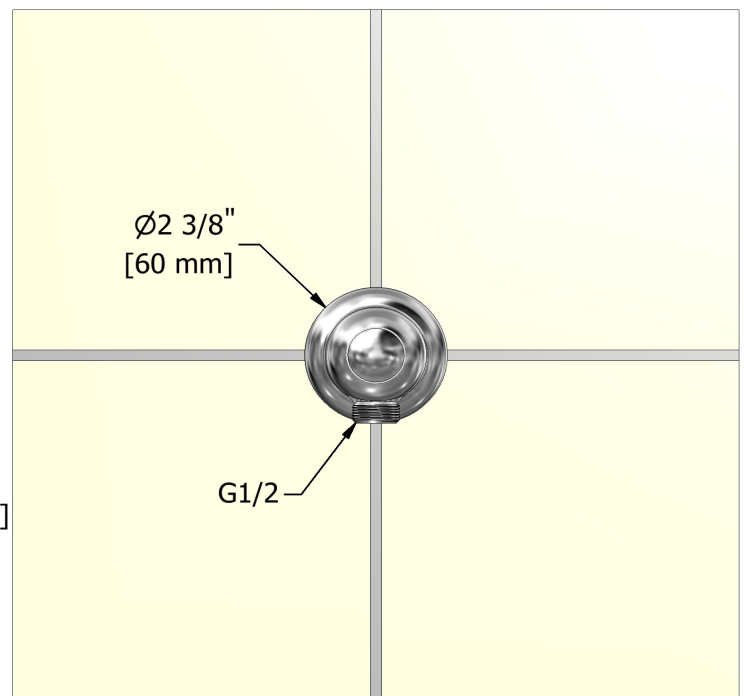

Sizes, models and finishes may differ from thoses presented.

Warranty

This **Riobel Inc.** product you have purchased carries a Limited Lifetime Warranty on the chrome, PVD finish, blacks and all working parts and is guaranteed from the initial purchase date against all manufacturing defects. All other finishes, including plastic components, are guaranteed for one year. All electric and/or electronic parts are covered by a 5-year limited warranty.

Customer Service

Ontario, West Canada : 888-287-5354 Quebec, Maritimes, United States : 866-473-8442

2021.07.15