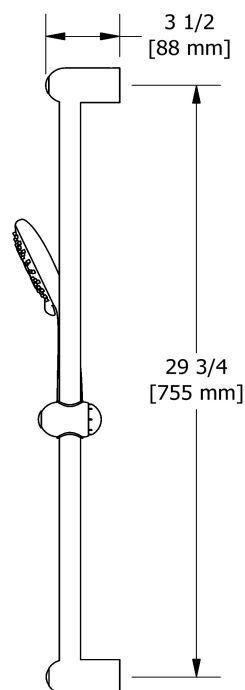

Certifications

- CSA B125.1
- ASME A112.18.1
- CMR248 Approval

Sizes, models and finishes may differ from those presented.

Warranty

This **Riobel Inc.** product you have purchased carries a Limited Lifetime Warranty on the chrome, PVD finish, blacks and all working parts and is guaranteed from the initial purchase date against all manufacturing defects. All other finishes, including plastic components, are guaranteed for one year. All electric and/or electronic parts are covered by a 5-year limited warranty.

Customer Service

Ontario, West Canada : 888-287-5354 Quebec, Maritimes, United States : 866-473-8442