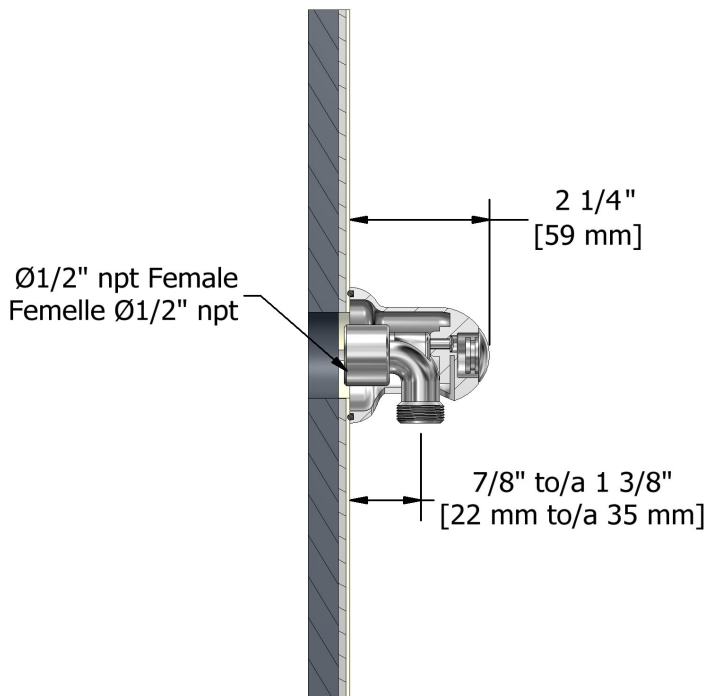

Sizes, models and finishes may differ from thoses presented.

Warranty

This **Riobel Inc.** product you have purchased carries a Limited Lifetime Warranty on the chrome, PVD finish, blacks and all working parts and is guaranteed from the initial purchase date against all manufacturing defects. All other finishes, including plastic components, are guaranteed for one year. All electric and/or electronic parts are covered by a 5-year limited warranty.

Customer Service

Ontario, West Canada : 888-287-5354 Quebec, Maritimes, United States : 866-473-8442

2021.07.15