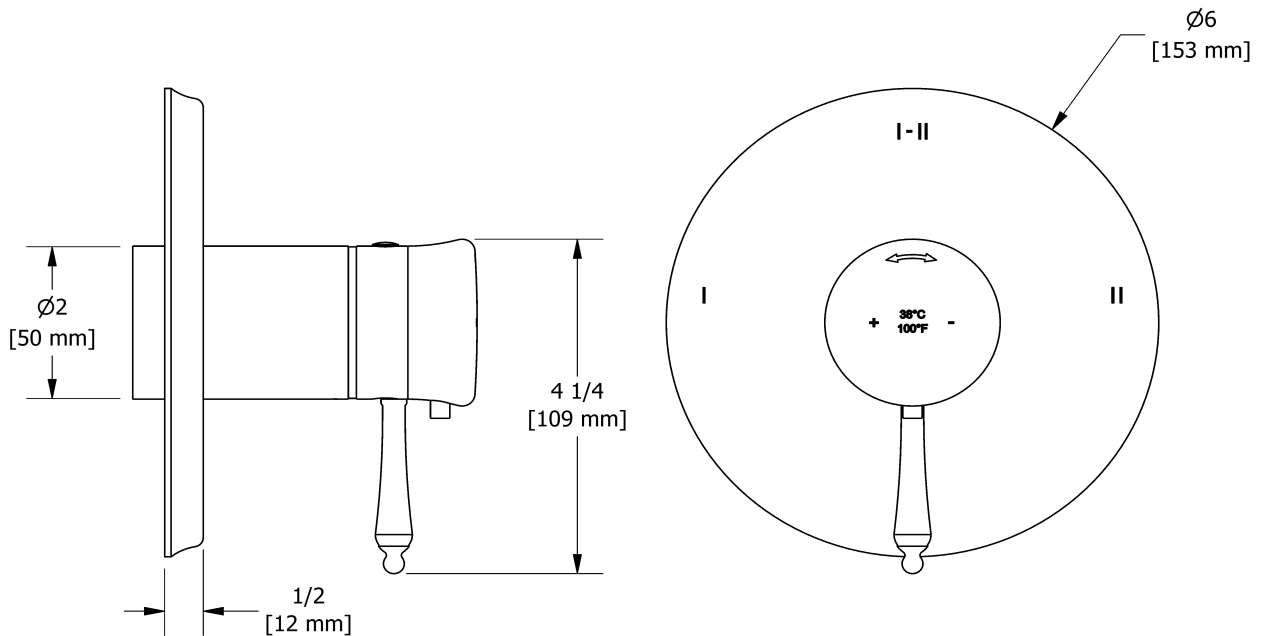

Certifications

- CSA B125.1
- ASME A112.18.1
- ASSE 1016
- CMR248 Approval
- ADA