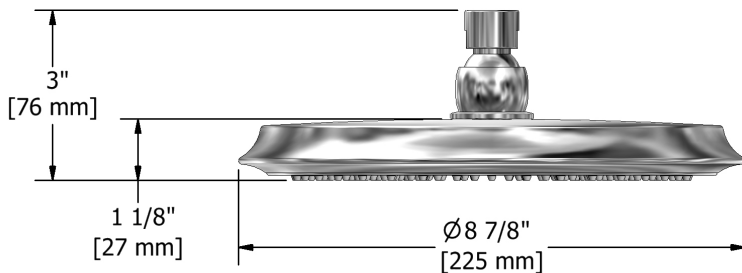

Sizes, models and finishes may differ from those presented.

Warranty

This **Riobel Inc.** product you have purchased carries a Limited Lifetime Warranty on the chrome, PVD finish, blacks and all working parts and is guaranteed from the initial purchase date against all manufacturing defects. All other finishes, including plastic components, are guaranteed for one year. All electric and/or electronic parts are covered by a 5-year limited warranty.

Customer Service

Ontario, West Canada : 888-287-5354 Quebec, Maritimes, United States : 866-473-8442