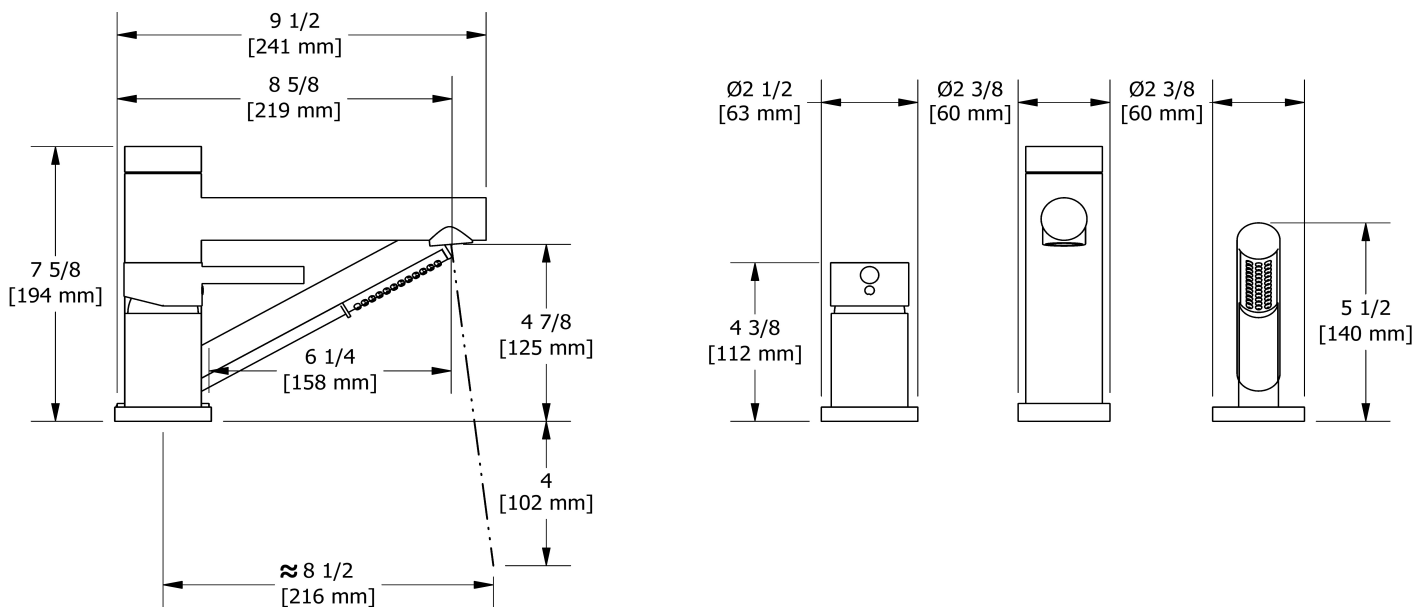

Sizes, models and finishes may differ from those presented.

Warranty

This **Riobel Inc.** product you have purchased carries a Limited Lifetime Warranty on the chrome, PVD finish, blacks and all working parts and is guaranteed from the initial purchase date against all manufacturing defects. All other finishes, including plastic components, are guaranteed for one year. All electric and/or electronic parts are covered by a 5-year limited warranty.

Customer Service

Ontario, West Canada : 888-287-5354 Quebec, Maritimes, United States : 866-473-8442