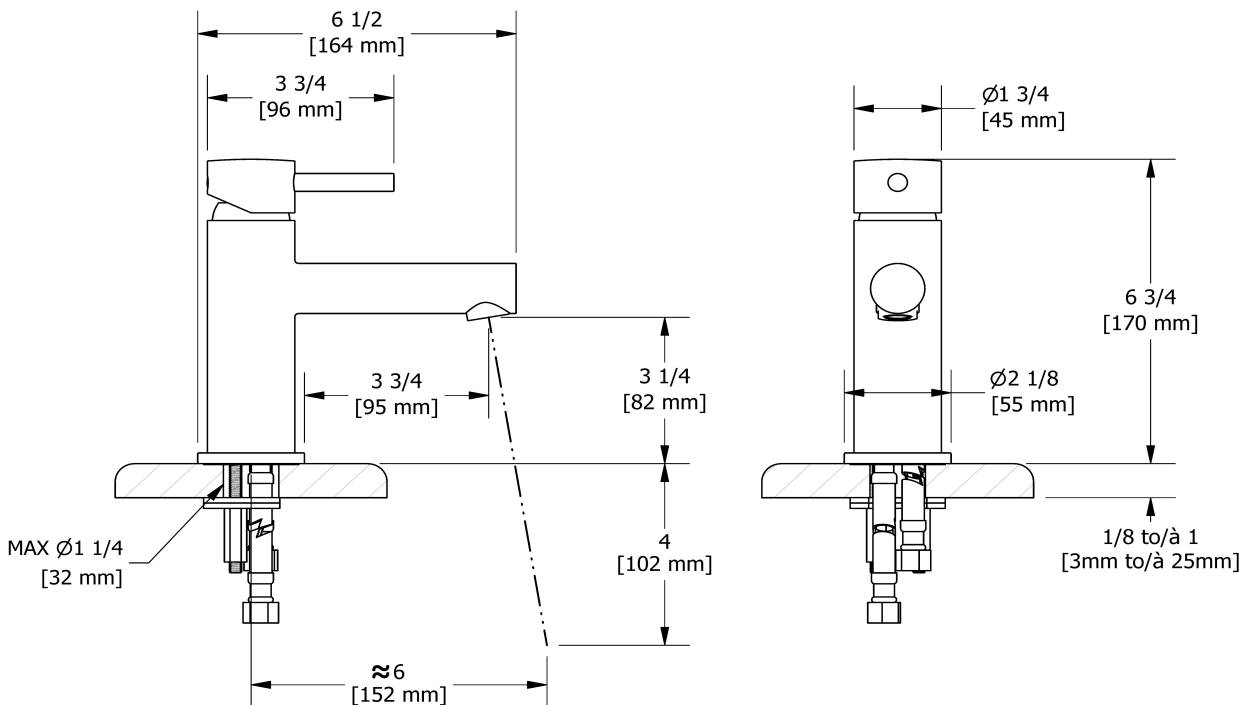

Sizes, models and finishes may differ from those presented.

Warranty

This **Riobel Inc.** product you have purchased carries a Limited Lifetime Warranty on the chrome, PVD finish, blacks and all working parts and is guaranteed from the initial purchase date against all manufacturing defects. All other finishes, including plastic components, are guaranteed for one year. All electric and/or electronic parts are covered by a 5-year limited warranty.

Customer Service

Ontario, West Canada : 888-287-5354 Quebec, Maritimes, United States : 866-473-8442

2021.04.30