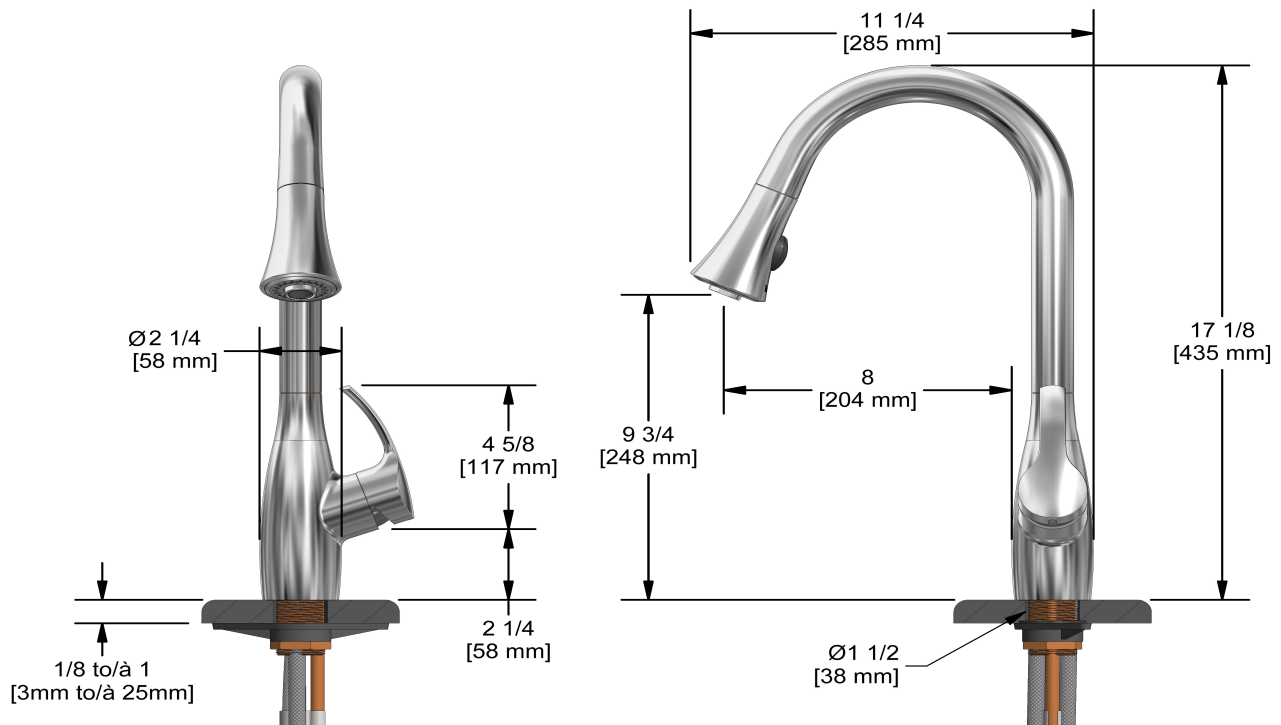

Flo kitchen faucet with spray
FO101

UPC®

Specifications

Descriptions

- 2-jet pull-down spray
- 3/8" speedway compression
- Ceramic cartridge
- Polypropylene and polyester aluminium hose with integrated swivel

Available colors

- C : Chrome
- SS : Stainless Steel (PVD)

Available flow

- 8.3 L/min, 2.2 gpm (US) 60psi

Certifications

- CSA B125.1
- NSF/ANSI standard 61 and 372
- ASME A112.18.1
- CMR248 Approval
- DOE