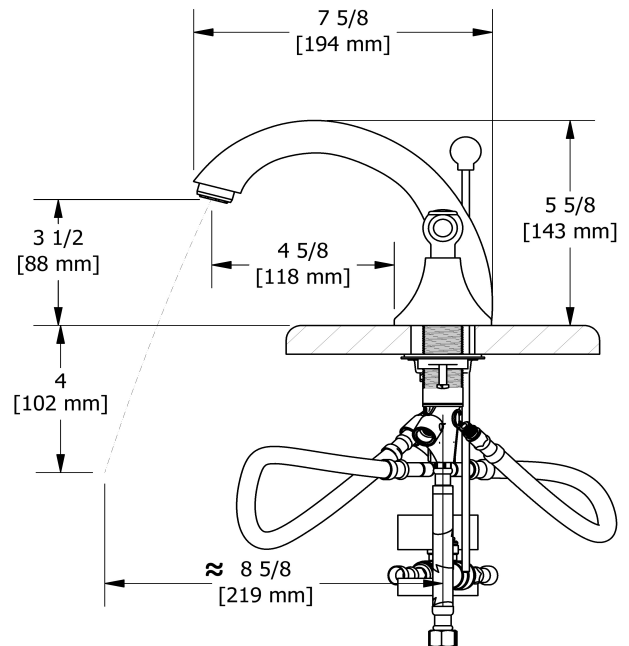

Certifications

- CSA B125.1
- NSF/ANSI standard 61 and 372
- ASME A112.18.1
- CMR248 Approval
- ADA