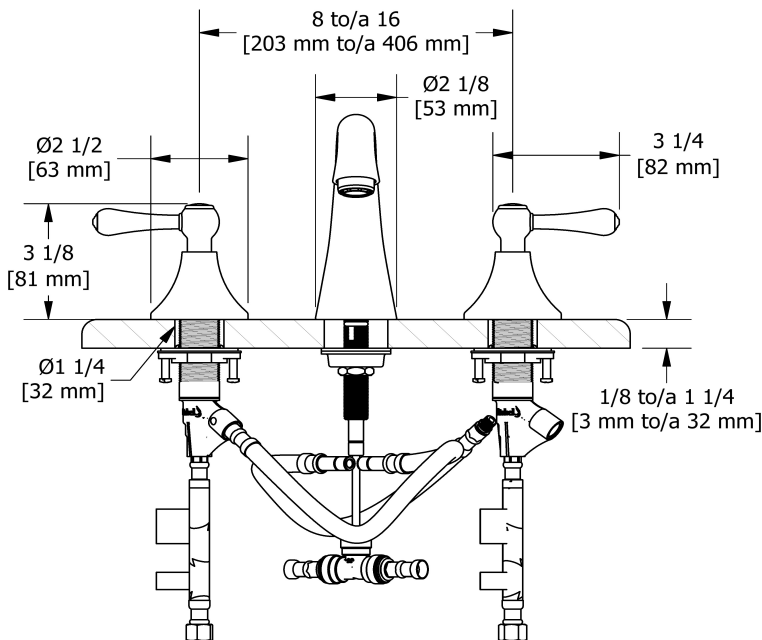

Certifications

- CSA B125.1
- NSF/ANSI standard 61 and 372
- ASME A112.18.1
- CMR248 Approval
- ADA