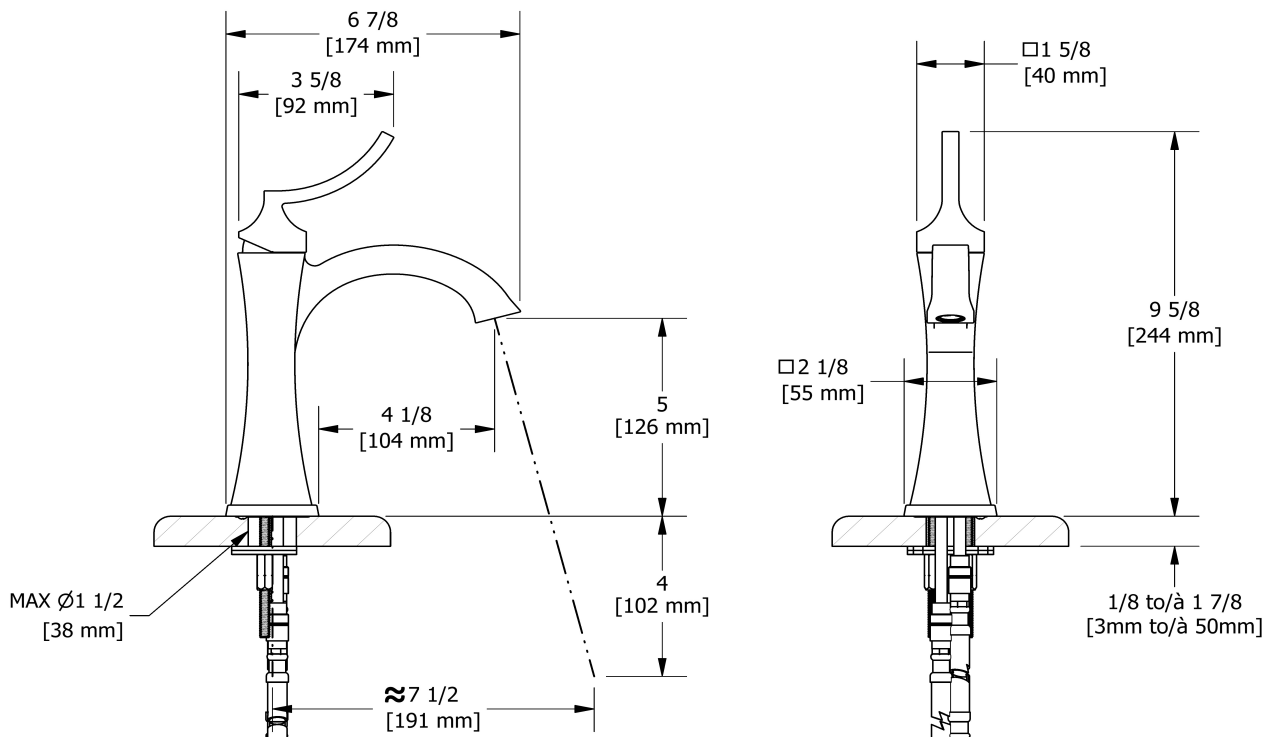

Sizes, models and finishes may differ from those presented.

Warranty

This **Riobel Inc.** product you have purchased carries a Limited Lifetime Warranty on the chrome, PVD finish, blacks and all working parts and is guaranteed from the initial purchase date against all manufacturing defects. All other finishes, including plastic components, are guaranteed for one year. All electric and/or electronic parts are covered by a 5-year limited warranty.

Customer Service

Ontario, West Canada : 888-287-5354 Quebec, Maritimes, United States : 866-473-8442