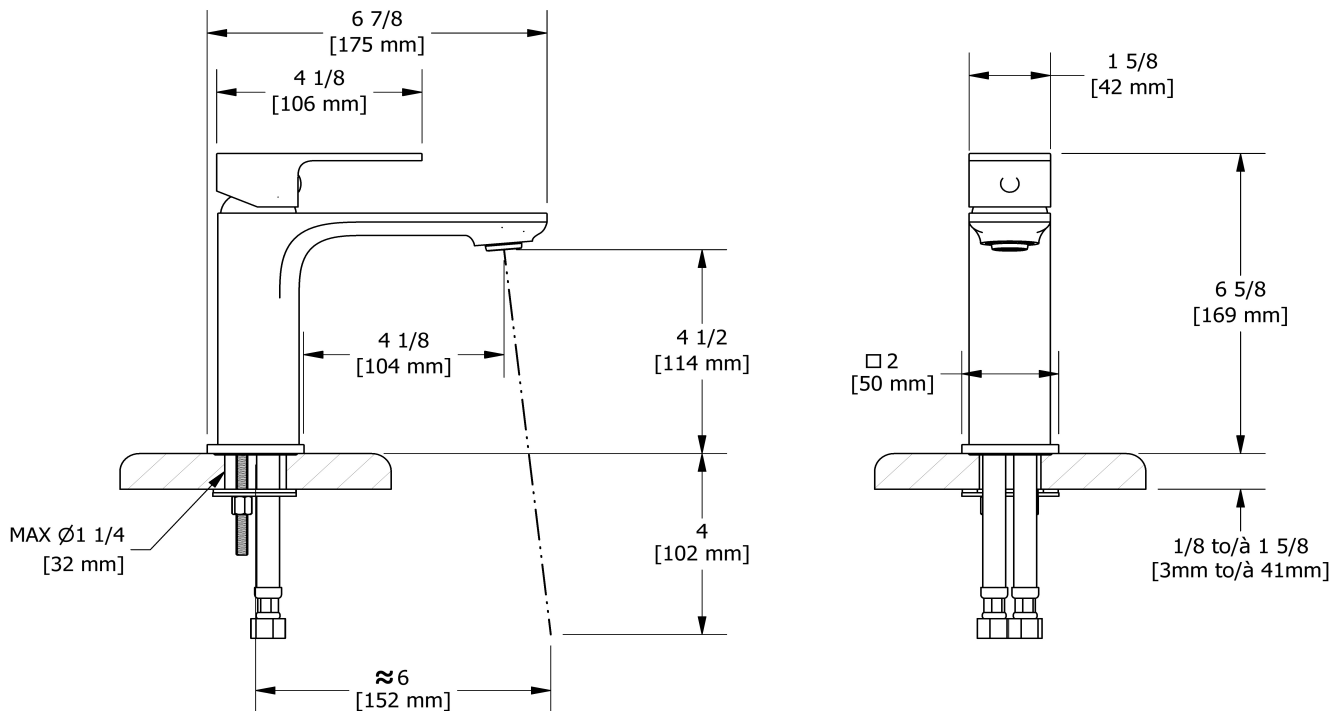

Certifications

- CSA B125.1
- NSF/ANSI standard 61 and 372
- ASME A112.18.1
- ADA
- NSF/ANSI/CAN 61: Q

Sizes, models and finishes may differ from those presented.

Warranty

This **Riobel Inc.** product you have purchased carries a Limited Lifetime Warranty on the chrome, PVD finish, blacks and all working parts and is guaranteed from the initial purchase date against all manufacturing defects. All other finishes, including plastic components, are guaranteed for one year. All electric and/or electronic parts are covered by a 5-year limited warranty.

Customer Service

Ontario, West Canada : 888-287-5354 Quebec, Maritimes, United States : 866-473-8442