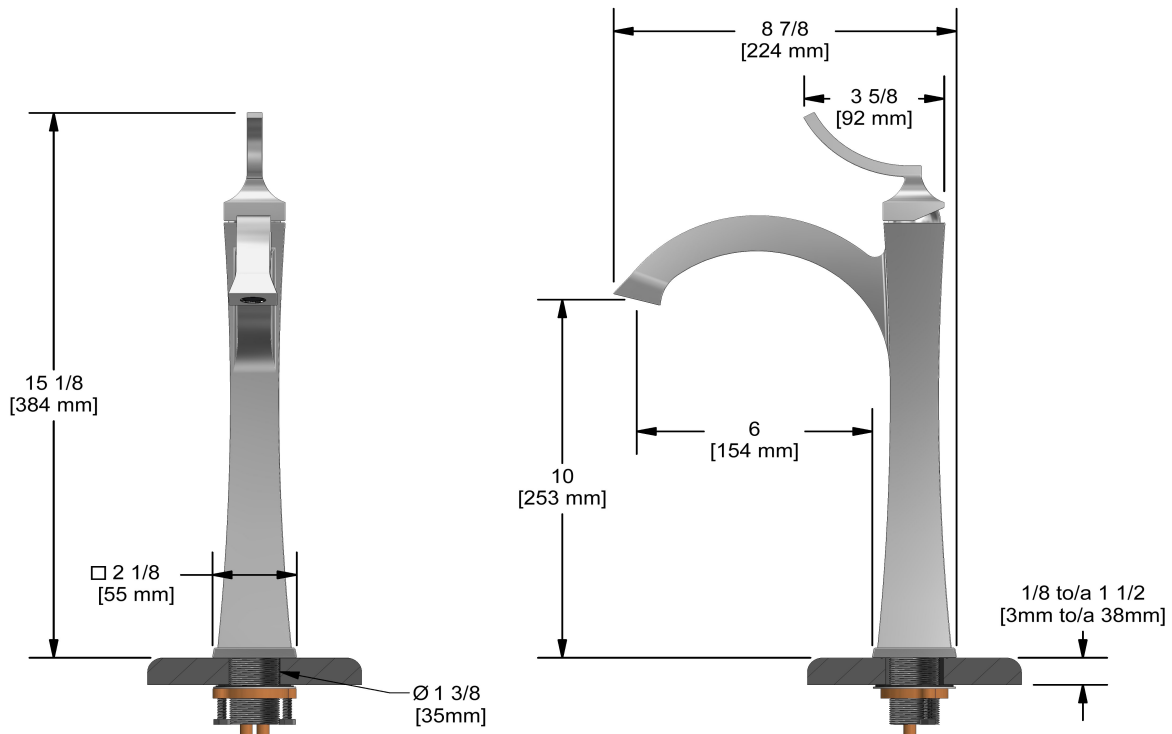

Single hole lavatory faucet

EL01

Specifications

Descriptions

- 3/8" speedway compression
- Ceramic cartridge
- No drain

Available colors

- C : Chrome
- BN : Brushed Nickel (PVD)
- PN : Polished Nickel (PVD)

Available flows

- 4.5 L/min, 1.2 gpm (US) 60psi *
- 1.9 L/min, 0.5 gpm (US) 60psi (**EL01-05**)
- 3.7 L/min, 1 gpm (US) 60psi (**EL01-10**)

EPA certification applicable to the indicated model only

Certifications

- CSA B125.1
- NSF/ANSI standard 61 and 372
- ASME A112.18.1
- CMR248 Approval
- ADA
- NSF/ANSI/CAN 61: Q

Sizes, models and finishes may differ from those presented.

Warranty

This **Riobel Inc.** product you have purchased carries a Limited Lifetime Warranty on the chrome, PVD finish, blacks and all working parts and is guaranteed from the initial purchase date against all manufacturing defects. All other finishes, including plastic components, are guaranteed for one year. All electric and/or electronic parts are covered by a 5-year limited warranty.