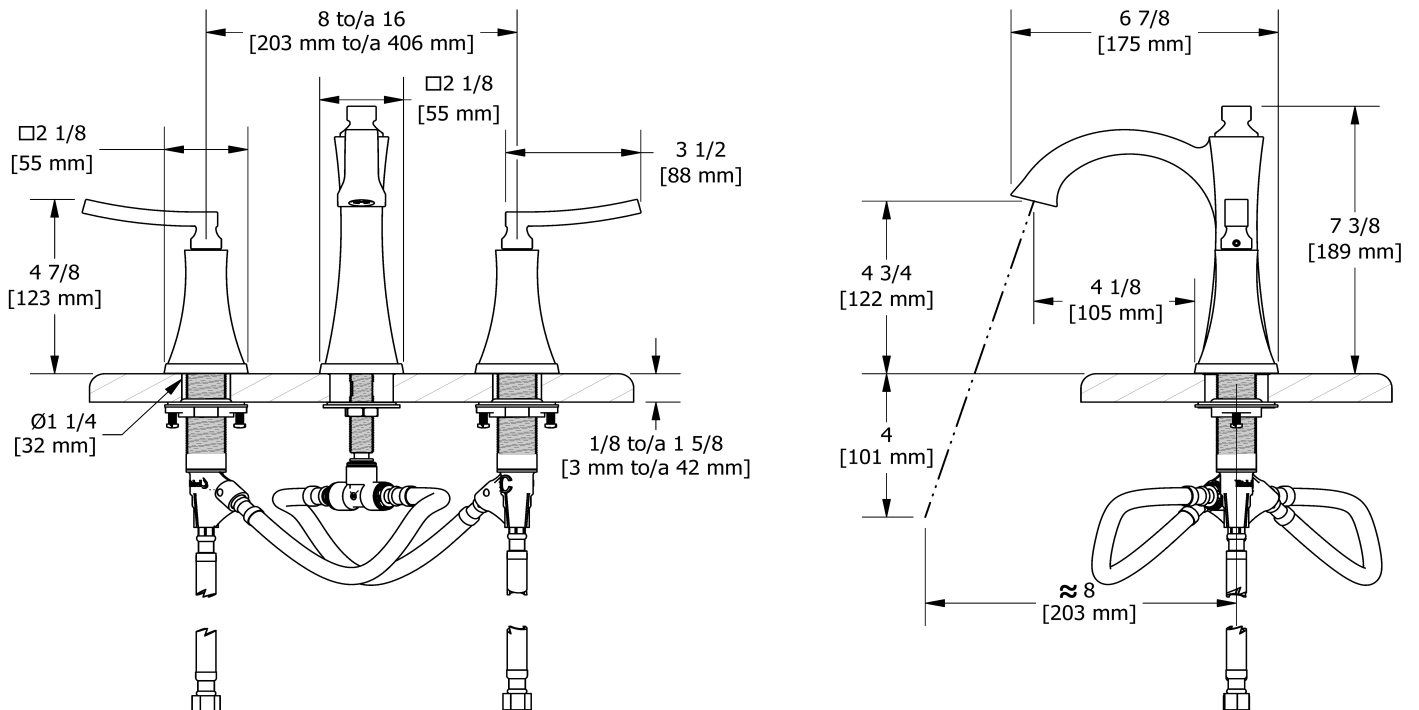

Certifications

- CSA B125.1
- NSF/ANSI standard 61 and 372
- ASME A112.18.1
- CMR248 Approval
- ADA