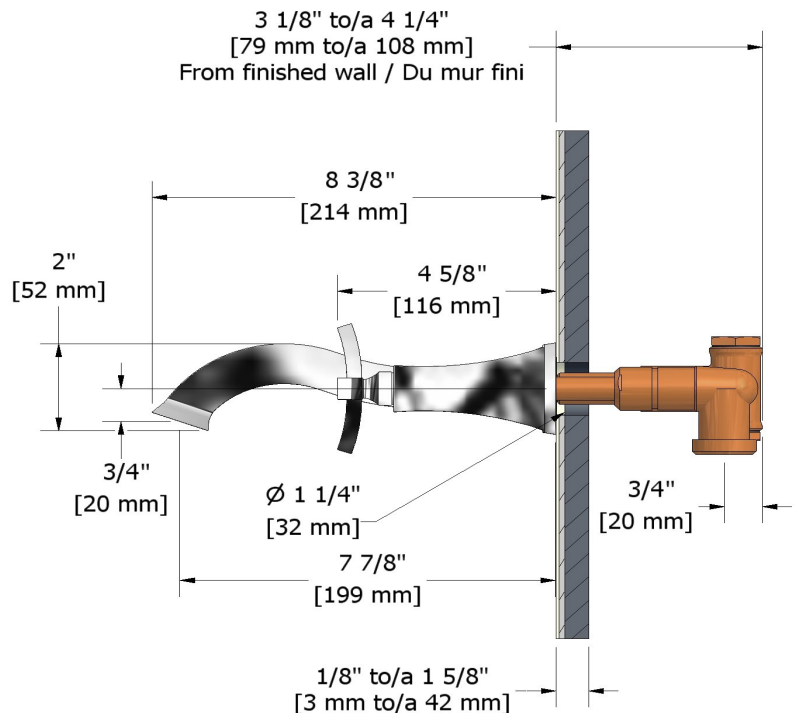

8" wall-mount lavatory faucet
EF03+

Specifications

Descriptions

- Ceramic cartridge
- 1/2" inlet female NPT
- No drain

Available colors

- C : Chrome
- BN : Brushed Nickel (PVD)
- PN : Polished Nickel (PVD)

Available flow

- 4.5 L/min, 1.2 gpm (US) 60psi *

EPA certification applicable to the indicated model only

Certifications

- CSA B125.1
- NSF/ANSI standard 61 and 372
- ASME A112.18.1
- CMR248 Approval
- ADA