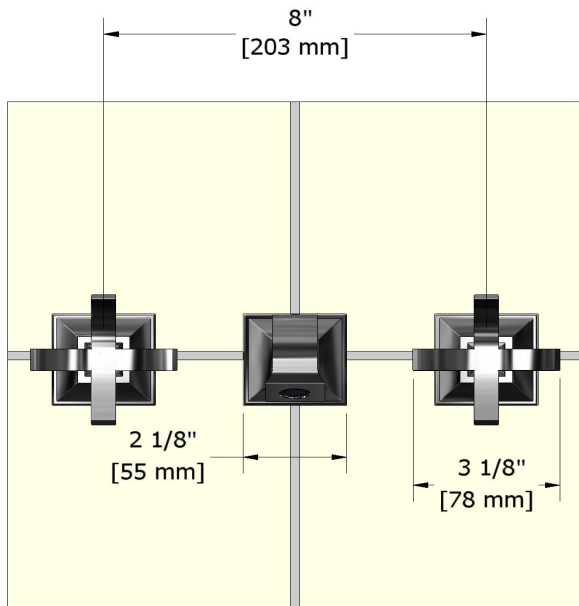

Sizes, models and finishes may differ from those presented.

Warranty

This **Riobel Inc.** product you have purchased carries a Limited Lifetime Warranty on the chrome, PVD finish, blacks and all working parts and is guaranteed from the initial purchase date against all manufacturing defects. All other finishes, including plastic components, are guaranteed for one year. All electric and/or electronic parts are covered by a 5-year limited warranty.

Customer Service

Ontario, West Canada : 888-287-5354 Quebec, Maritimes, United States : 866-473-8442