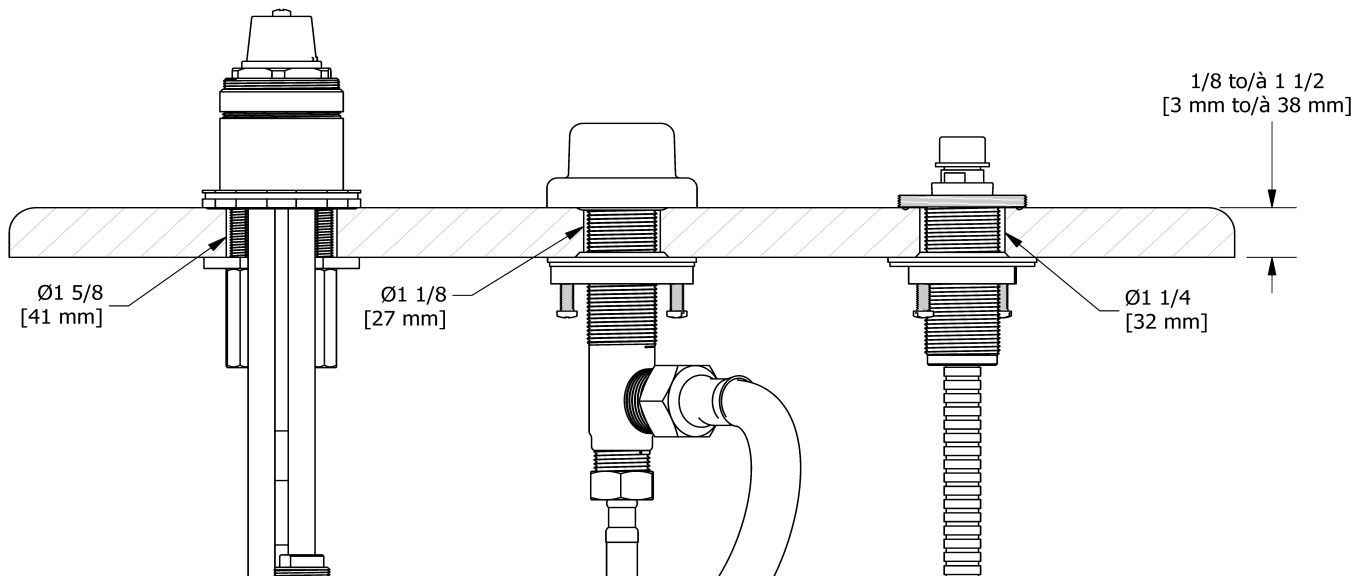

Sizes, models and finishes may differ from those presented.

Warranty

This **Riobel Inc.** product you have purchased carries a Limited Lifetime Warranty on the chrome, PVD finish, blacks and all working parts and is guaranteed from the initial purchase date against all manufacturing defects. All other finishes, including plastic components, are guaranteed for one year. All electric and/or electronic parts are covered by a 5-year limited warranty.

Customer Service

Ontario, West Canada : 888-287-5354 Quebec, Maritimes, United States : 866-473-8442

2021.06.13