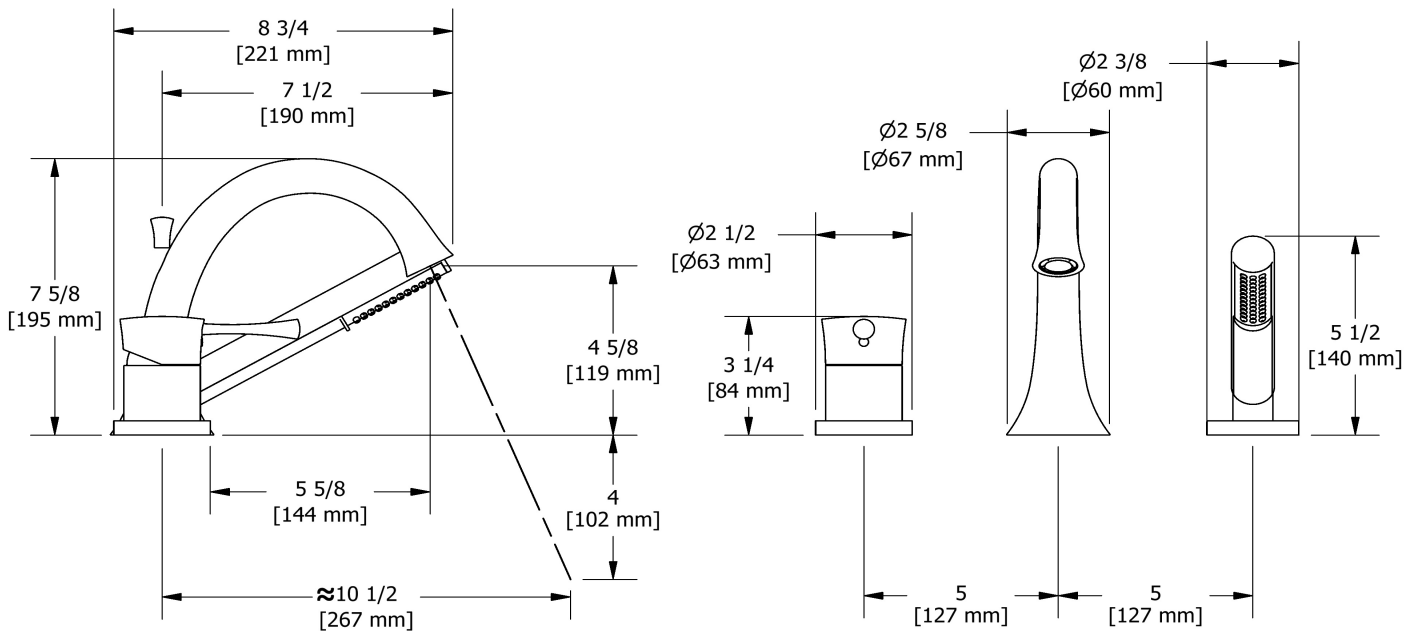

Sizes, models and finishes may differ from those presented.

Warranty

This **Riobel Inc.** product you have purchased carries a Limited Lifetime Warranty on the chrome, PVD finish, blacks and all working parts and is guaranteed from the initial purchase date against all manufacturing defects. All other finishes, including plastic components, are guaranteed for one year. All electric and/or electronic parts are covered by a 5-year limited warranty.

Customer Service

Ontario, West Canada : 888-287-5354 Quebec, Maritimes, United States : 866-473-8442