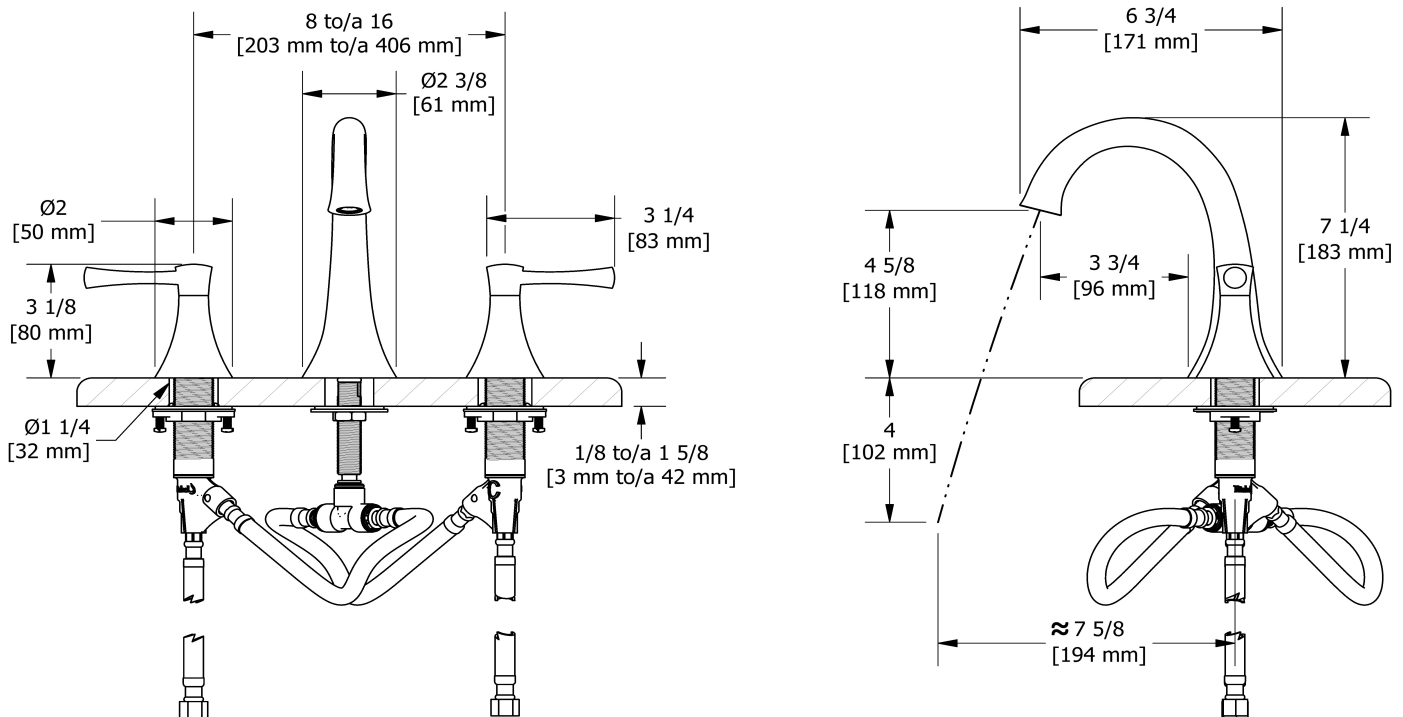

8" lavatory faucet
ED08L

Specifications

Descriptions

- Ceramic cartridge
- Push drain
- 3/8" speedway compression

Available colors

- C : Chrome
- BN : Brushed Nickel (PVD)
- PN : Polished Nickel (PVD)

Available flows

- 4.5 L/min, 1.2 gpm (US) 60psi *
- 1.9 L/min, 0.5 gpm (US) 60psi (ED08L-05)
- 3.7 L/min, 1 gpm (US) 60psi (ED08L-10)

EPA certification applicable to the indicated model only

Certifications

- CSA B125.1
- NSF/ANSI standard 61 and 372
- ASME A112.18.1
- CMR248 Approval
- ADA