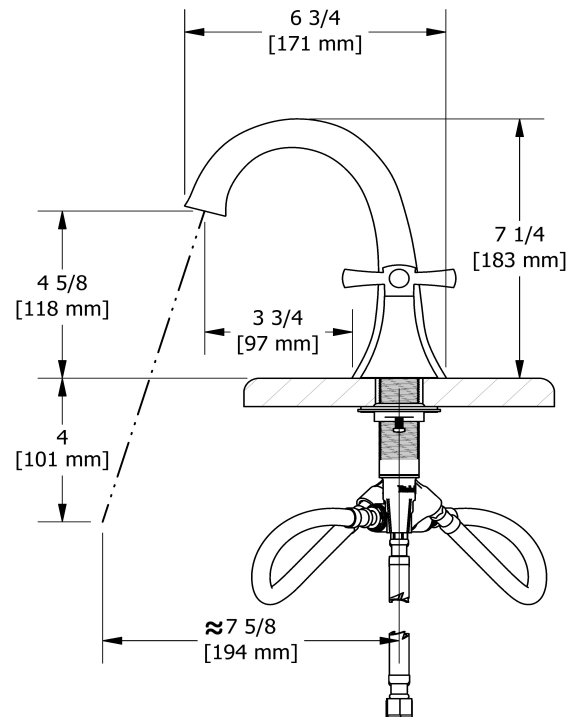

Certifications

- CSA B125.1
- NSF/ANSI standard 61 and 372
- ASME A112.18.1
- CMR248 Approval
- ADA