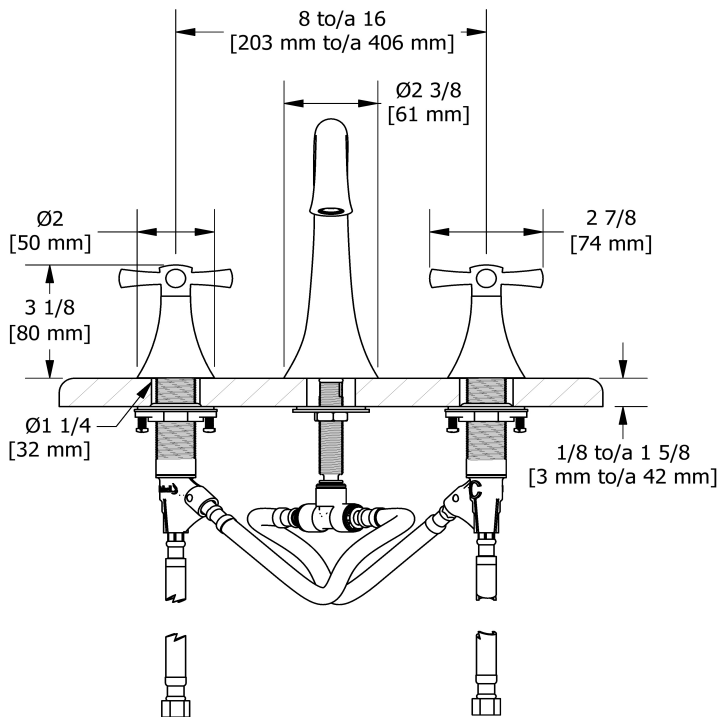

Certifications

- CSA B125.1
- NSF/ANSI standard 61 and 372
- ASME A112.18.1
- CMR248 Approval
- ADA