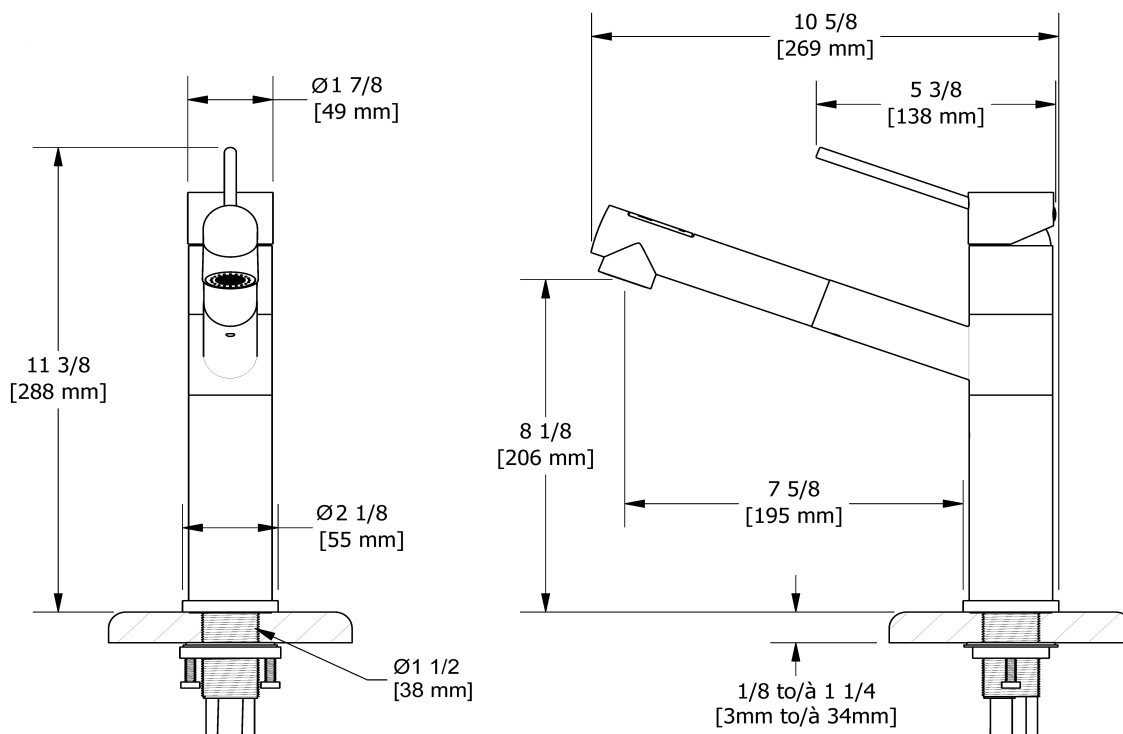

Sizes, models and finishes may differ from those presented.

Warranty

This **Riobel Inc.** product you have purchased carries a Limited Lifetime Warranty on the chrome, PVD finish, blacks and all working parts and is guaranteed from the initial purchase date against all manufacturing defects. All other finishes, including plastic components, are guaranteed for one year. All electric and/or electronic parts are covered by a 5-year limited warranty.

Customer Service

Ontario, West Canada : 888-287-5354 Quebec, Maritimes, United States : 866-473-8442

2021.05.10