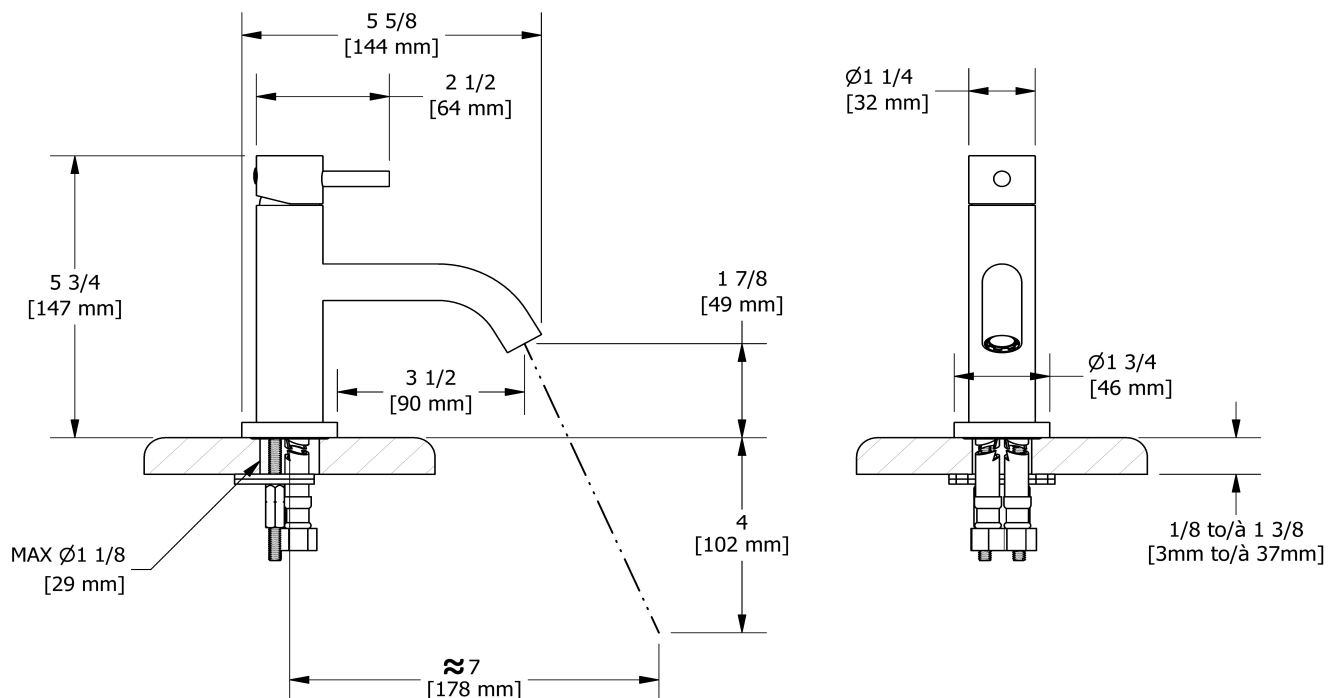

Certifications

- CSA B125.1
- NSF/ANSI standard 61 and 372
- ASME A112.18.1
- CMR248 Approval
- ADA

Sizes, models and finishes may differ from those presented.

Warranty

This **Riobel Inc.** product you have purchased carries a Limited Lifetime Warranty on the chrome, PVD finish, blacks and all working parts and is guaranteed from the initial purchase date against all manufacturing defects. All other finishes, including plastic components, are guaranteed for one year. All electric and/or electronic parts are covered by a 5-year limited warranty.

Customer Service

Ontario, West Canada : 888-287-5354 Quebec, Maritimes, United States : 866-473-8442