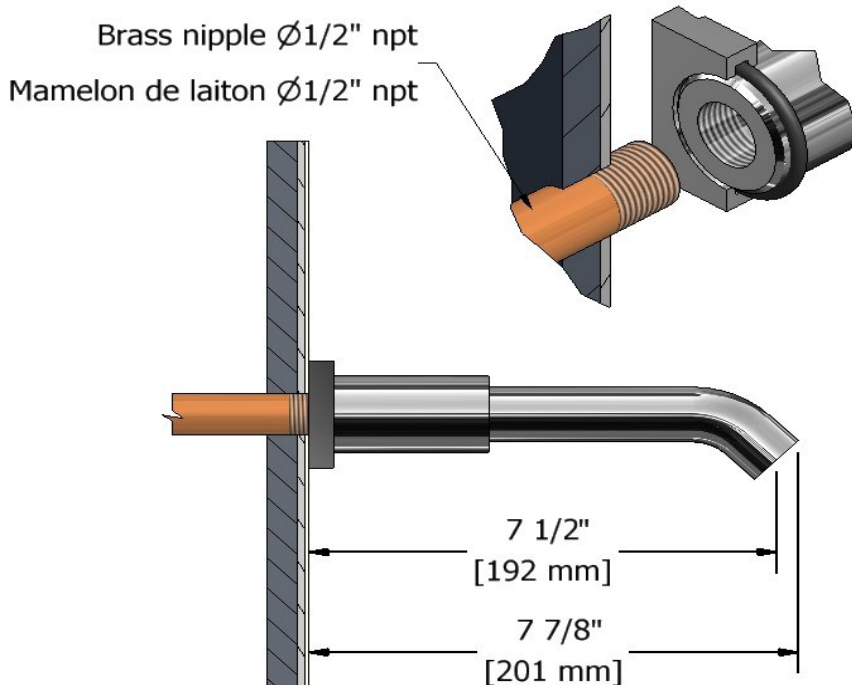

Sizes, models and finishes may differ from thoses presented.

Warranty

This **Riobel Inc.** product you have purchased carries a Limited Lifetime Warranty on the chrome, PVD finish, blacks and all working parts and is guaranteed from the initial purchase date against all manufacturing defects. All other finishes, including plastic components, are guaranteed for one year. All electric and/or electronic parts are covered by a 5-year limited warranty.

Customer Service

Ontario, West Canada : 888-287-5354 Quebec, Maritimes, United States : 866-473-8442

2021.05.17