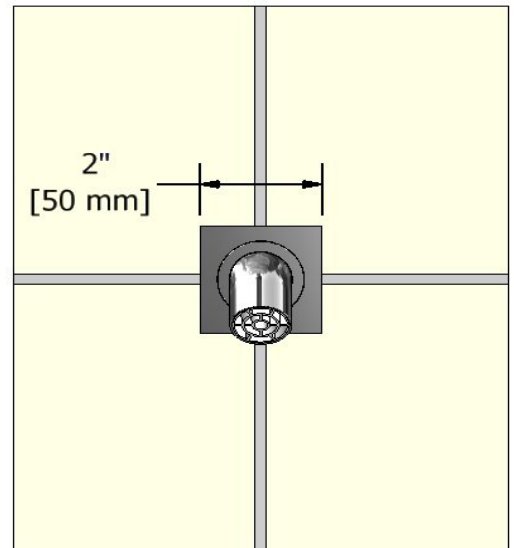

Sizes, models and finishes may differ from thoses presented.

Warranty

This **Riobel Inc.** product you have purchased carries a Limited Lifetime Warranty on the chrome, PVD finish, blacks and all working parts and is guaranteed from the initial purchase date against all manufacturing defects. All other finishes, including plastic components, are guaranteed for one year. All electric and/or electronic parts are covered by a 5-year limited warranty.

Customer Service

Ontario, West Canada : 888-287-5354 Quebec, Maritimes, United States : 866-473-8442

2021.05.17