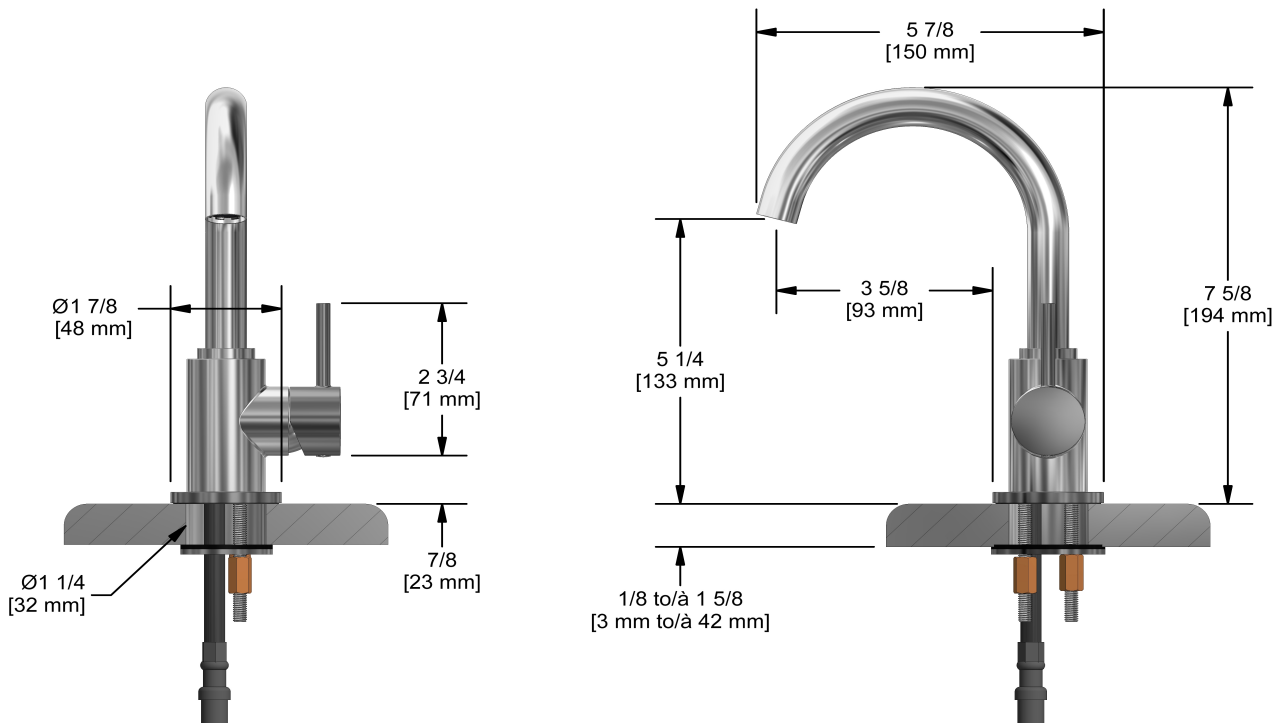

Bora water filter dispenser faucet
B0701

Specifications

Descriptions

- 3/8" speedway compression
- Ceramic cartridge
- On/off
- Maximum temperature 70° C (158°F)
- Non swivel spout

Available colors

- C : Chrome
- SS : Stainless Steel (PVD)

Available flow

- 4.5 L/min, 1.2 gpm (US) 60psi *

EPA certification applicable to the indicated model only

Certifications

- CSA B125.1
- NSF/ANSI standard 61 and 372
- ASME A112.18.1
- CMR248 Approval
- ADA
- DOE