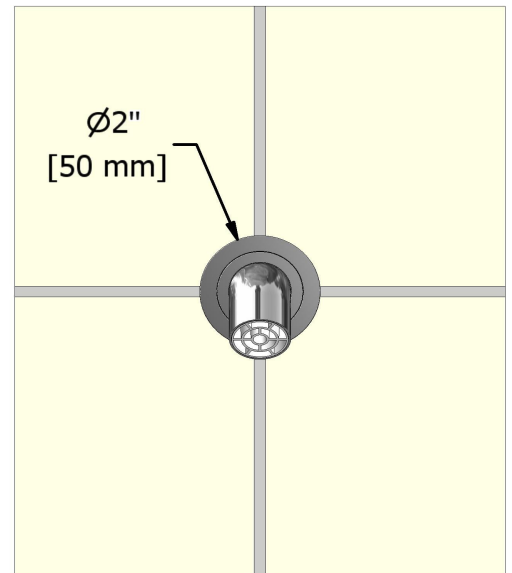

Sizes, models and finishes may differ from those presented.

Warranty

This **Riobel Inc.** product you have purchased carries a Limited Lifetime Warranty on the chrome, PVD finish, blacks and all working parts and is guaranteed from the initial purchase date against all manufacturing defects. All other finishes, including plastic components, are guaranteed for one year. All electric and/or electronic parts are covered by a 5-year limited warranty.

Customer Service

Ontario, West Canada : 888-287-5354 Quebec, Maritimes, United States : 866-473-8442

2021.07.07