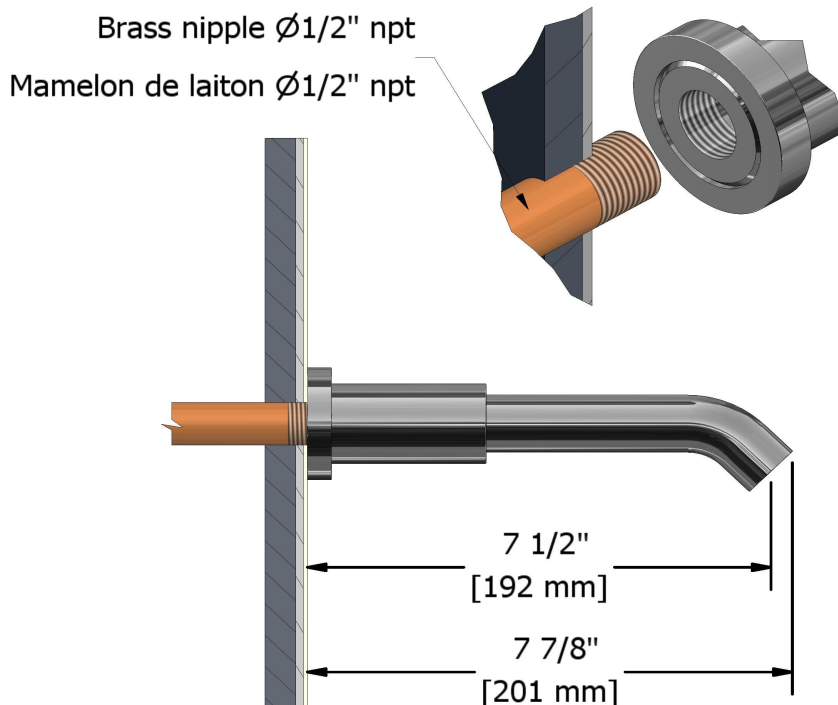

Sizes, models and finishes may differ from those presented.

Warranty

This **Riobel Inc.** product you have purchased carries a Limited Lifetime Warranty on the chrome, PVD finish, blacks and all working parts and is guaranteed from the initial purchase date against all manufacturing defects. All other finishes, including plastic components, are guaranteed for one year. All electric and/or electronic parts are covered by a 5-year limited warranty.

Customer Service

Ontario, West Canada : 888-287-5354 Quebec, Maritimes, United States : 866-473-8442

2021.07.07