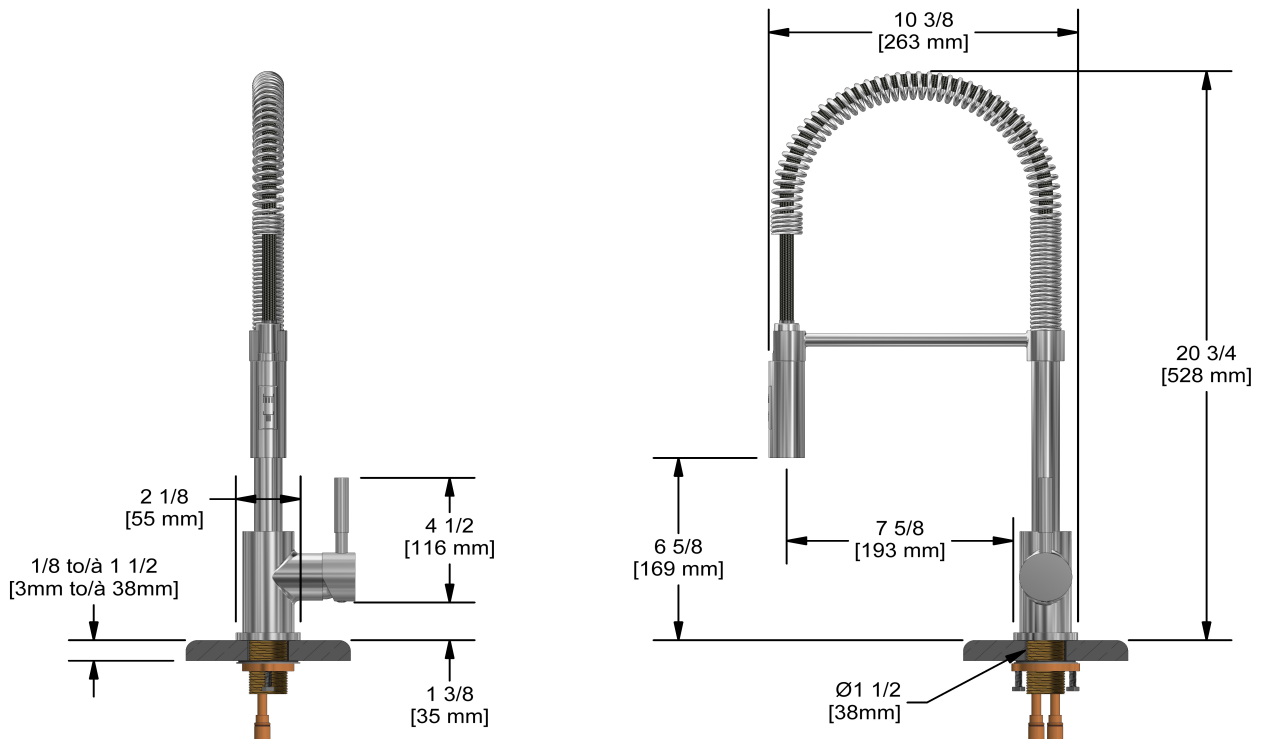

## Descriptions

- 3/8" speedway compression
- Flexible spout
- Ceramic cartridge
- 2-jet hand spray

## Available flows

- 6.7 L/min, 1.8 gpm (US) 60psi
- 3.7 L/min, 1 gpm (US) 60psi ( **BI201-10** )
- 5.69 L/min, 1.5 gpm (US) 60psi ( **BI201-15** )

Sizes, models and finishes may differ from those presented.