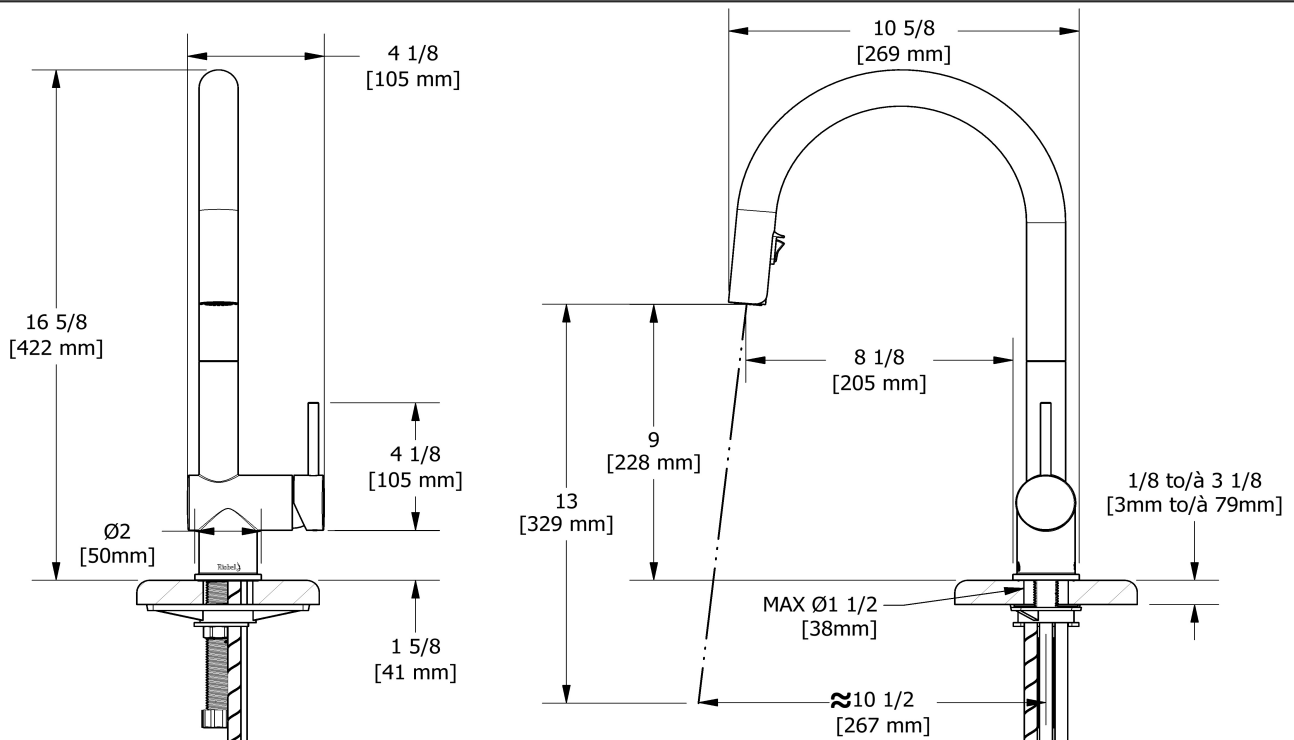

Certifications

- CSA B125.1
- NSF/ANSI standard 61 and 372
- ASME A112.18.1

UPC®