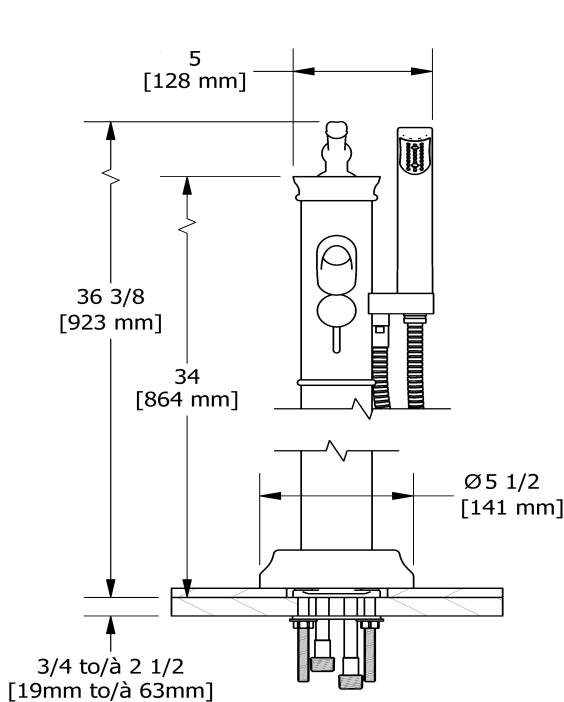

Sizes, models and finishes may differ from those presented.

Warranty

This **Riobel Inc.** product you have purchased carries a Limited Lifetime Warranty on the chrome, PVD finish, blacks and all working parts and is guaranteed from the initial purchase date against all manufacturing defects. All other finishes, including plastic components, are guaranteed for one year. All electric and/or electronic parts are covered by a 5-year limited warranty.

Customer Service

Ontario, West Canada : 888-287-5354 Quebec, Maritimes, United States : 866-473-8442