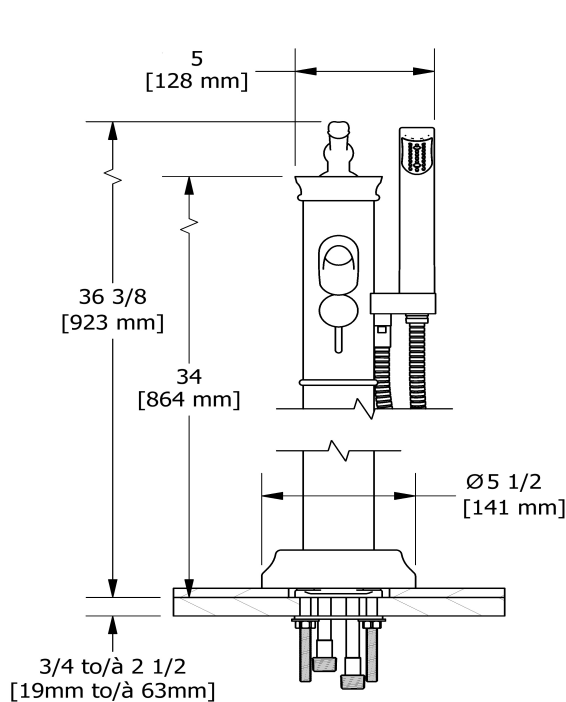

Sizes, models and finishes may differ from those presented.

Warranty

This **Riobel Inc.** product you have purchased carries a Limited Lifetime Warranty on the chrome, PVD finish, blacks and all working parts and is guaranteed from the initial purchase date against all manufacturing defects. All other finishes, including plastic components, are guaranteed for one year. All electric and/or electronic parts are covered by a 5-year limited warranty.

Customer Service

Ontario, West Canada : 888-287-5354 Quebec, Maritimes, United States : 866-473-8442