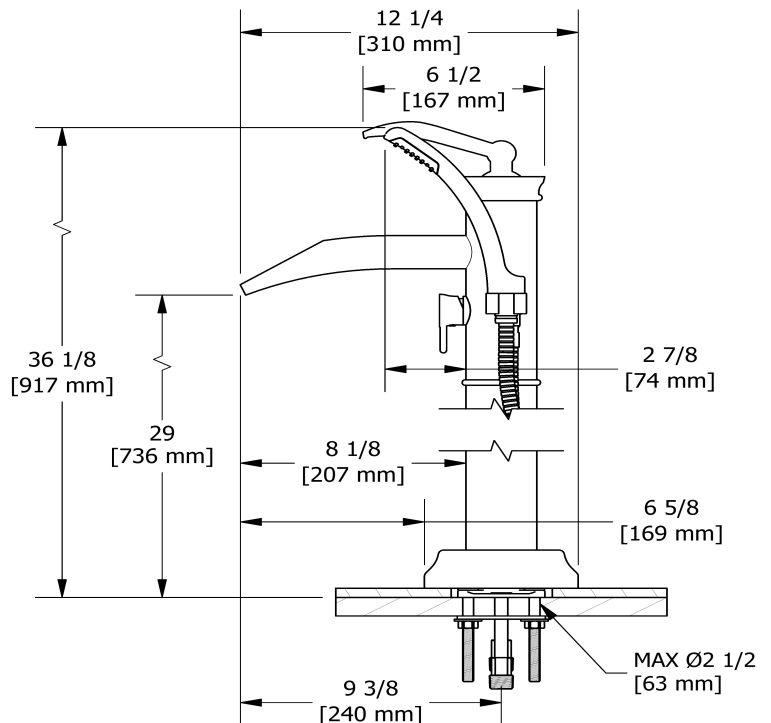

Sizes, models and finishes may differ from those presented.

Warranty

This **Riobel Inc.** product you have purchased carries a Limited Lifetime Warranty on the chrome, PVD finish, blacks and all working parts and is guaranteed from the initial purchase date against all manufacturing defects. All other finishes, including plastic components, are guaranteed for one year. All electric and/or electronic parts are covered by a 5-year limited warranty.

Customer Service

Ontario, West Canada : 888-287-5354 Quebec, Maritimes, United States : 866-473-8442