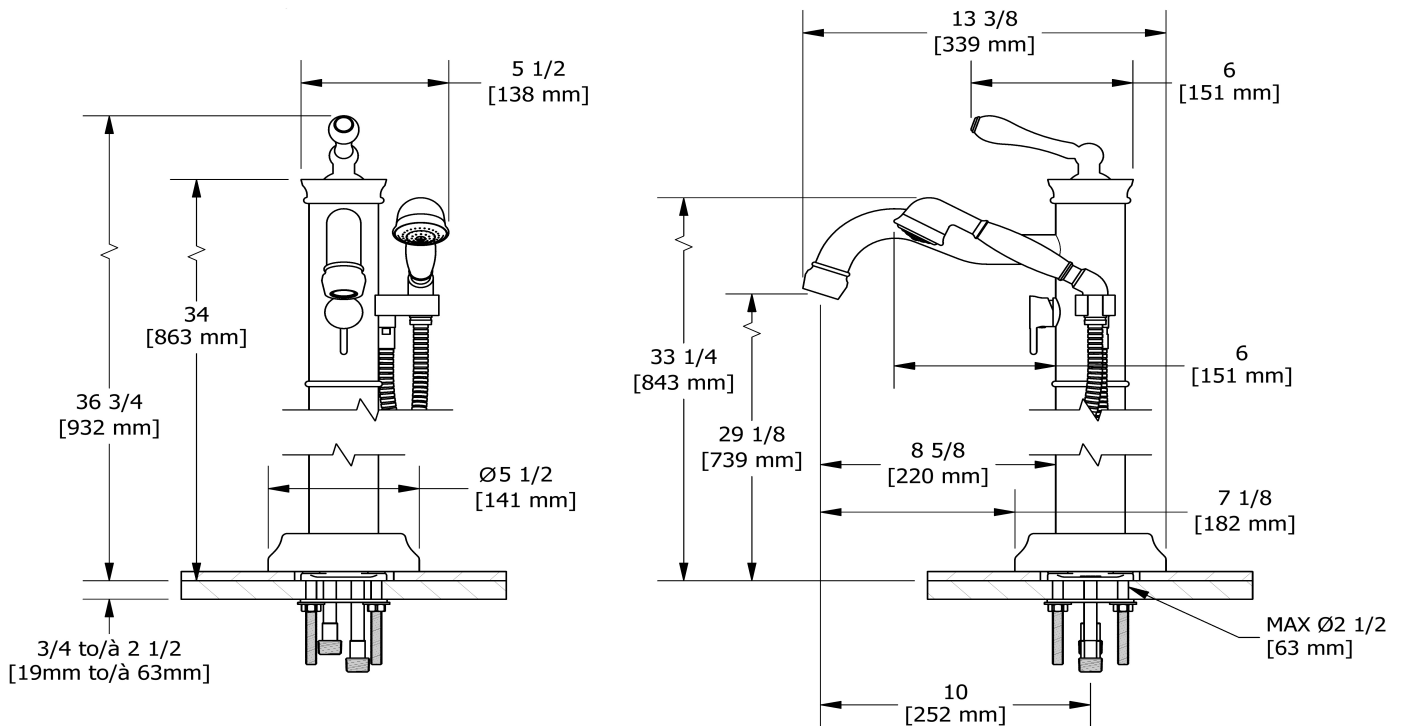

Sizes, models and finishes may differ from those presented.

Warranty

This **Riobel Inc.** product you have purchased carries a Limited Lifetime Warranty on the chrome, PVD finish, blacks and all working parts and is guaranteed from the initial purchase date against all manufacturing defects. All other finishes, including plastic components, are guaranteed for one year. All electric and/or electronic parts are covered by a 5-year limited warranty.

Customer Service

Ontario, West Canada : 888-287-5354 Quebec, Maritimes, United States : 866-473-8442