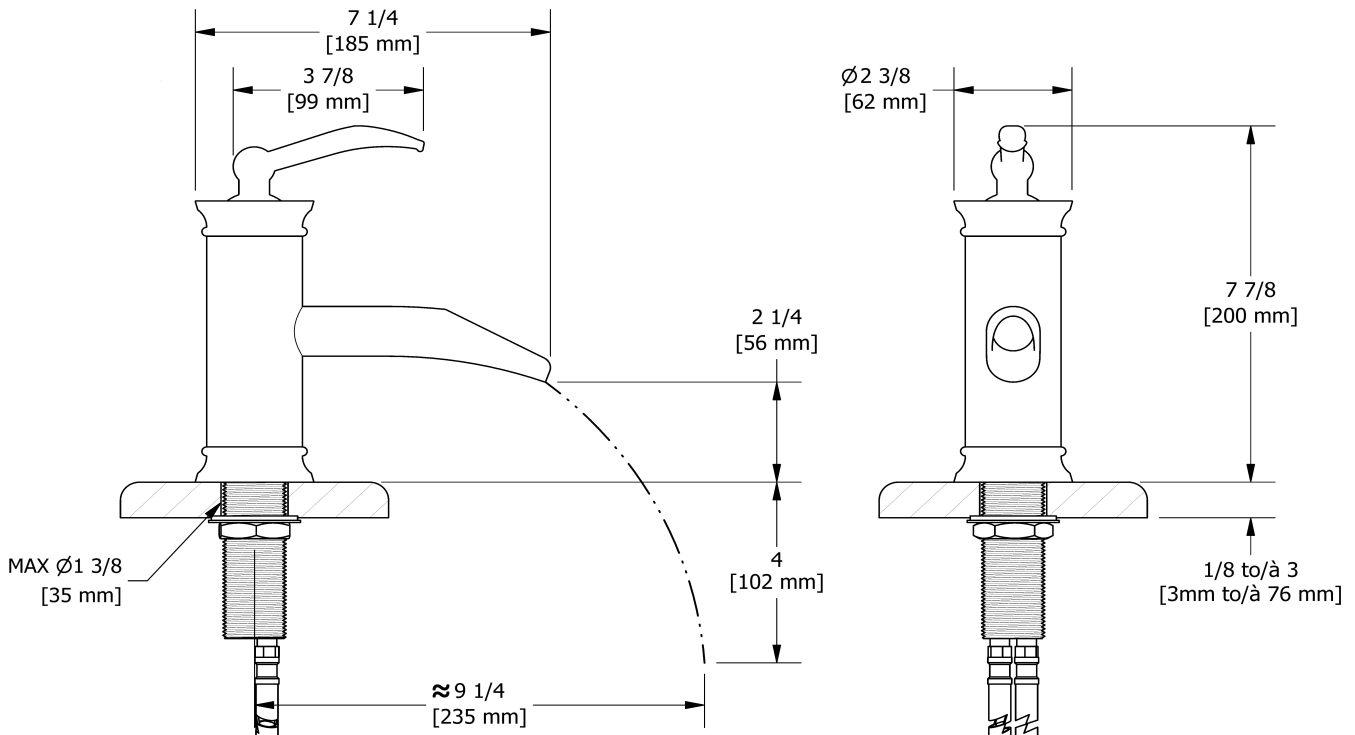

Sizes, models and finishes may differ from those presented.

Warranty

This **Riobel Inc.** product you have purchased carries a Limited Lifetime Warranty on the chrome, PVD finish, blacks and all working parts and is guaranteed from the initial purchase date against all manufacturing defects. All other finishes, including plastic components, are guaranteed for one year. All electric and/or electronic parts are covered by a 5-year limited warranty.

Customer Service

Ontario, West Canada : 888-287-5354 Quebec, Maritimes, United States : 866-473-8442