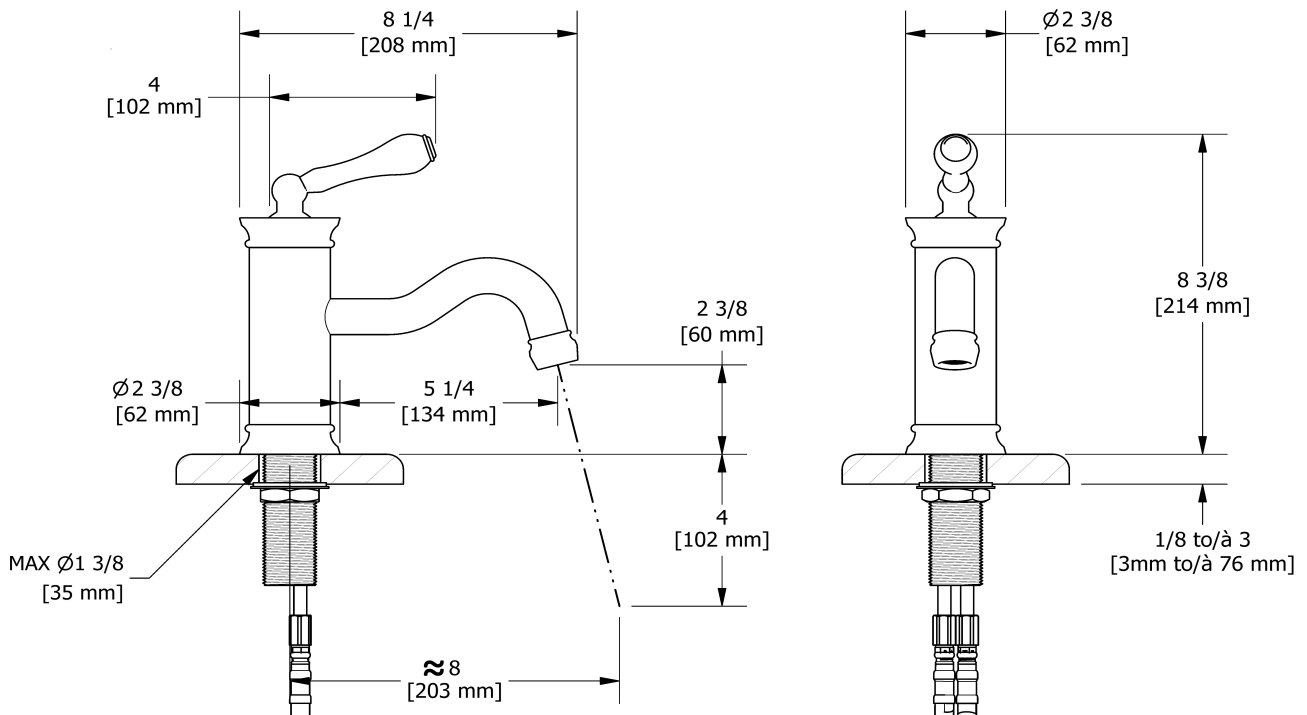

Sizes, models and finishes may differ from those presented.

Warranty

This **Riobel Inc.** product you have purchased carries a Limited Lifetime Warranty on the chrome, PVD finish, blacks and all working parts and is guaranteed from the initial purchase date against all manufacturing defects. All other finishes, including plastic components, are guaranteed for one year. All electric and/or electronic parts are covered by a 5-year limited warranty.

Customer Service

Ontario, West Canada : 888-287-5354 Quebec, Maritimes, United States : 866-473-8442