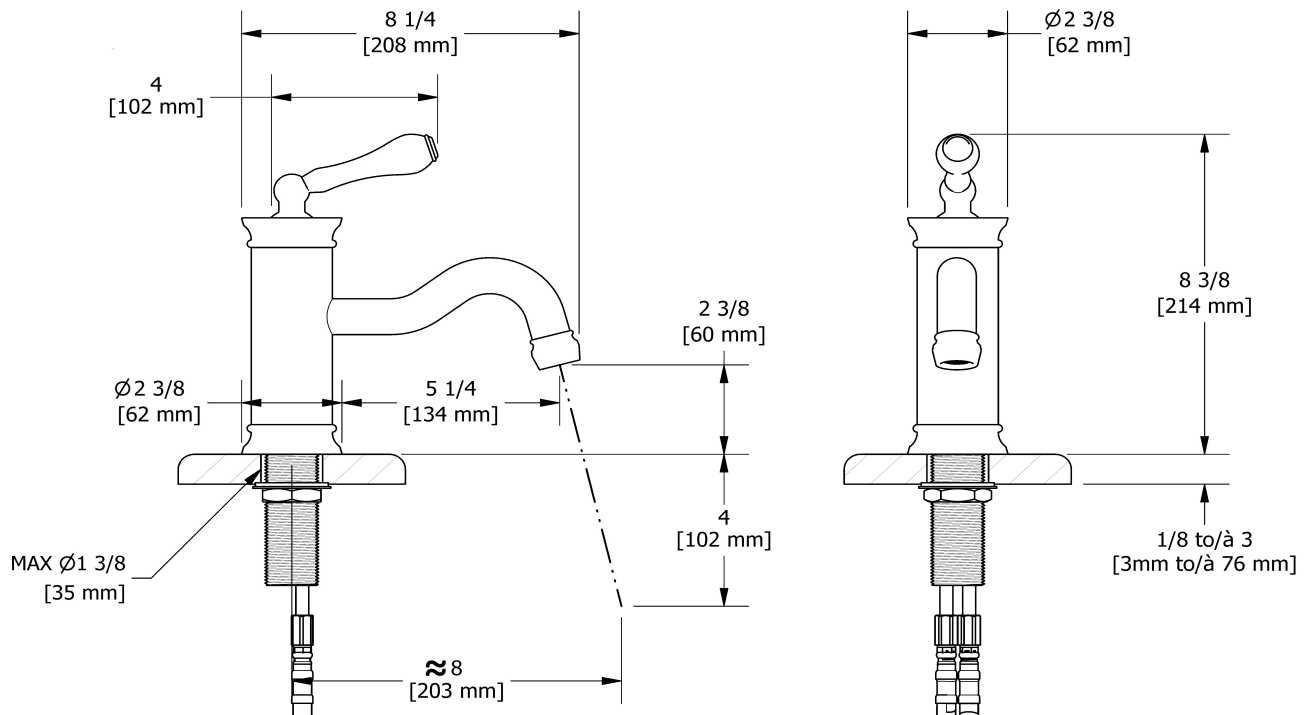

Single hole lavatory faucet without drain
AS00

Specifications

Descriptions

- 3/8" speedway compression
- Ceramic cartridge
- No drain

Available colors

- C : Chrome
- BN : Brushed Nickel (PVD)
- PN : Polished Nickel (PVD)

Available flow

- 5.7 L/min, 1.5 gpm (US) 60psi *

EPA certification applicable to the indicated model only

Certifications

- CSA B125.1
- NSF/ANSI standard 61 and 372
- ASME A112.18.1
- CMR248 Approval

Sizes, models and finishes may differ from those presented.