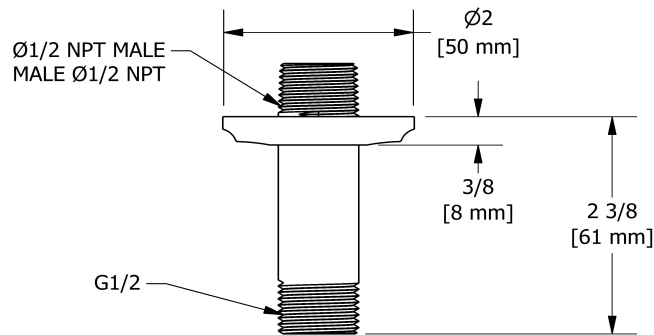

7.5 cm (3") vertical shower arm

559

Specifications

Descriptions

- 1/2" inlet male NPT
- Shower arm with Momenti flange

Available colors

- C : Chrome
- BN : Brushed Nickel (PVD)
- PN : Polished Nickel (PVD)

Sizes, models and finishes may differ from thoses presented.