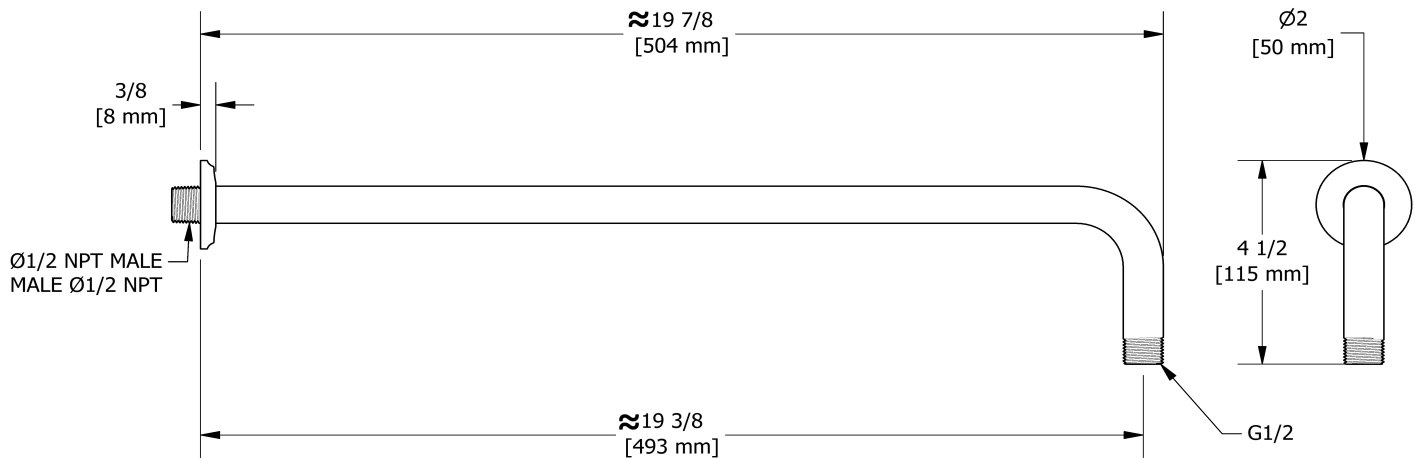

50 cm (20") shower arm
553

Specifications

Descriptions

- 1/2" inlet male NPT
- Shower arm with Momenti flange

Available colors

- C : Chrome
- BN : Brushed Nickel (PVD)
- PN : Polished Nickel (PVD)

Sizes, models and finishes may differ from those presented.