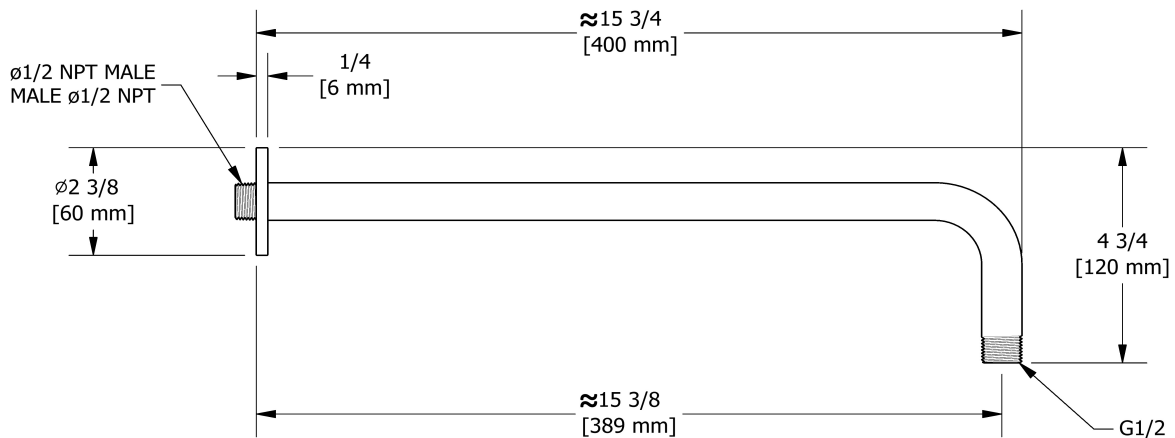

Sizes, models and finishes may differ from those presented.

Warranty

This **Riobel Inc.** product you have purchased carries a Limited Lifetime Warranty on the chrome, PVD finish, blacks and all working parts and is guaranteed from the initial purchase date against all manufacturing defects. All other finishes, including plastic components, are guaranteed for one year. All electric and/or electronic parts are covered by a 5-year limited warranty.

Customer Service

Ontario, West Canada : 888-287-5354 Quebec, Maritimes, United States : 866-473-8442

2021.05.12