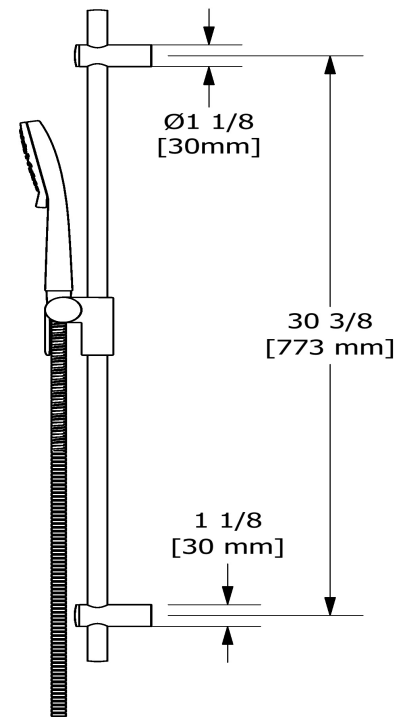

Certifications

- CSA B125.1
- ASME A112.18.1
- CMR248 Approval

Sizes, models and finishes may differ from those presented.

Warranty

This **Riobel Inc.** product you have purchased carries a Limited Lifetime Warranty on the chrome, PVD finish, blacks and all working parts and is guaranteed from the initial purchase date against all manufacturing defects. All other finishes, including plastic components, are guaranteed for one year. All electric and/or electronic parts are covered by a 5-year limited warranty.

Customer Service

Ontario, West Canada : 888-287-5354 Quebec, Maritimes, United States : 866-473-8442