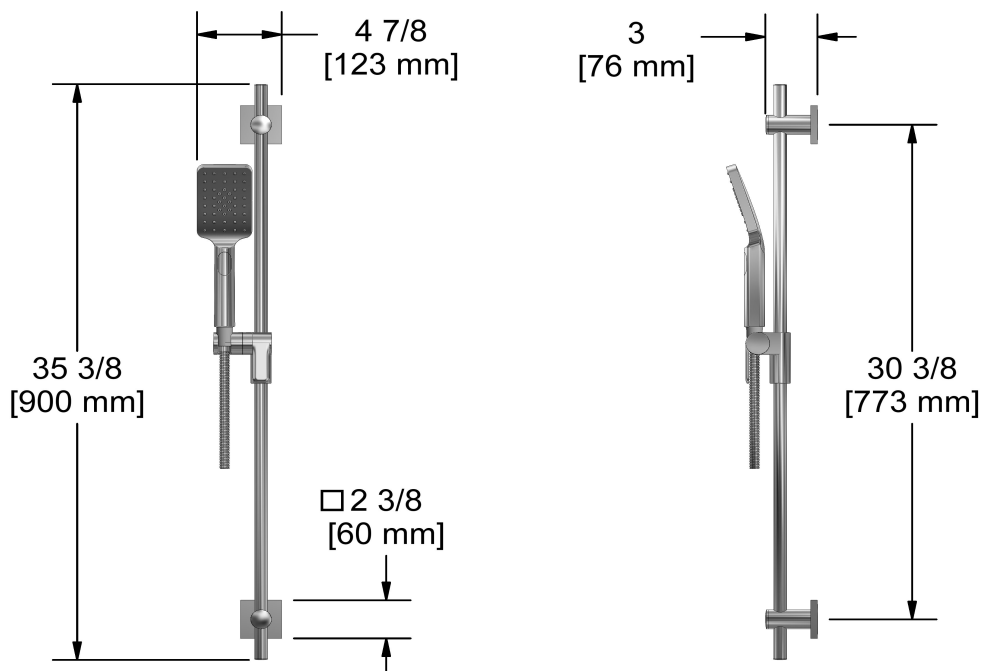

Certifications

- CSA B125.1
- ASME A112.18.1
- CMR248 Approval

Sizes, models and finishes may differ from those presented.

Warranty

This **Riobel Inc.** product you have purchased carries a Limited Lifetime Warranty on the chrome, PVD finish, blacks and all working parts and is guaranteed from the initial purchase date against all manufacturing defects. All other finishes, including plastic components, are guaranteed for one year. All electric and/or electronic parts are covered by a 5-year limited warranty.

Customer Service

Ontario, West Canada : 888-287-5354 Quebec, Maritimes, United States : 866-473-8442