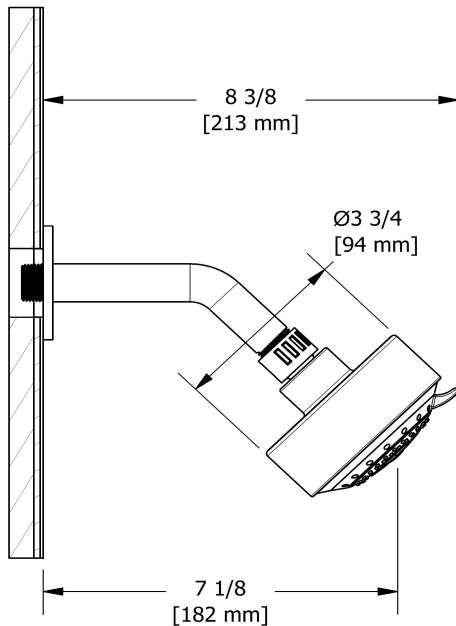

Sizes, models and finishes may differ from those presented.

Warranty

This **Riobel Inc.** product you have purchased carries a Limited Lifetime Warranty on the chrome, PVD finish, blacks and all working parts and is guaranteed from the initial purchase date against all manufacturing defects. All other finishes, including plastic components, are guaranteed for one year. All electric and/or electronic parts are covered by a 5-year limited warranty.

Customer Service

Ontario, West Canada : 888-287-5354 Quebec, Maritimes, United States : 866-473-8442