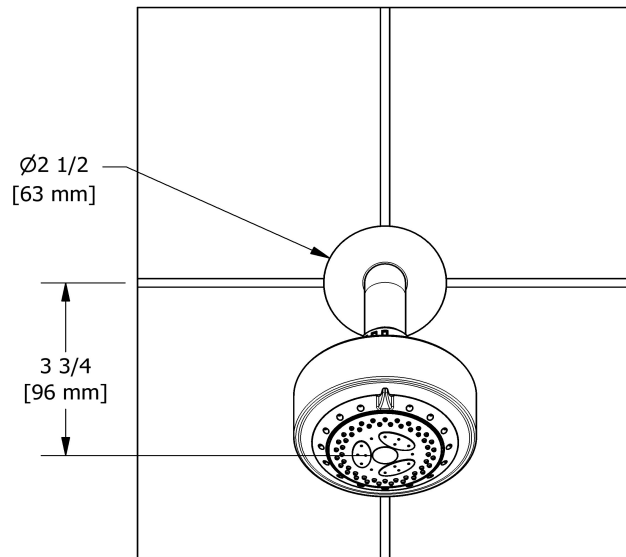

Sizes, models and finishes may differ from those presented.

Warranty

This **Riobel Inc.** product you have purchased carries a Limited Lifetime Warranty on the chrome, PVD finish, blacks and all working parts and is guaranteed from the initial purchase date against all manufacturing defects. All other finishes, including plastic components, are guaranteed for one year. All electric and/or electronic parts are covered by a 5-year limited warranty.

Customer Service

Ontario, West Canada : 888-287-5354 Quebec, Maritimes, United States : 866-473-8442