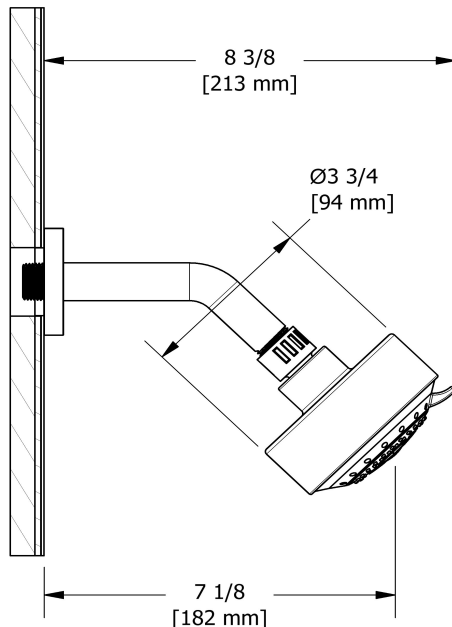

Eco 3-jet shower head with arm
346

Specifications

Descriptions

- 3 jets: tropical breeze, luxurious, massage
- Scale-free
- Shower arm with square flange
- Swivel

Available colors

- C : Chrome
- BN : Brushed Nickel (PVD)
- PN : Polished Nickel (PVD)

Available flows

- 7 L/min, 1.85 gpm (US) 60psi
- 6.7 L/min, 1.8 gpm (US) 60psi (**346-WS**) *

EPA certification applicable to the indicated model only

Certifications

- CSA B125.1
- ASME A112.18.1

Sizes, models and finishes may differ from those presented.