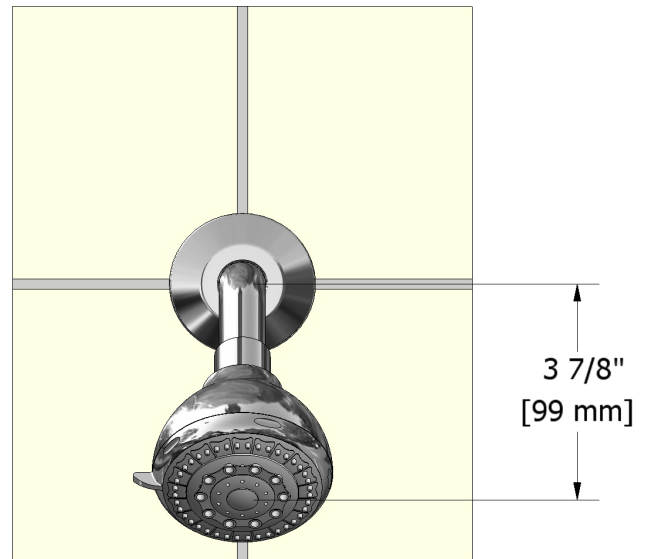

Sizes, models and finishes may differ from those presented.

Warranty

This **Riobel Inc.** product you have purchased carries a Limited Lifetime Warranty on the chrome, PVD finish, blacks and all working parts and is guaranteed from the initial purchase date against all manufacturing defects. All other finishes, including plastic components, are guaranteed for one year. All electric and/or electronic parts are covered by a 5-year limited warranty.

Customer Service

Ontario, West Canada : 888-287-5354 Quebec, Maritimes, United States : 866-473-8442