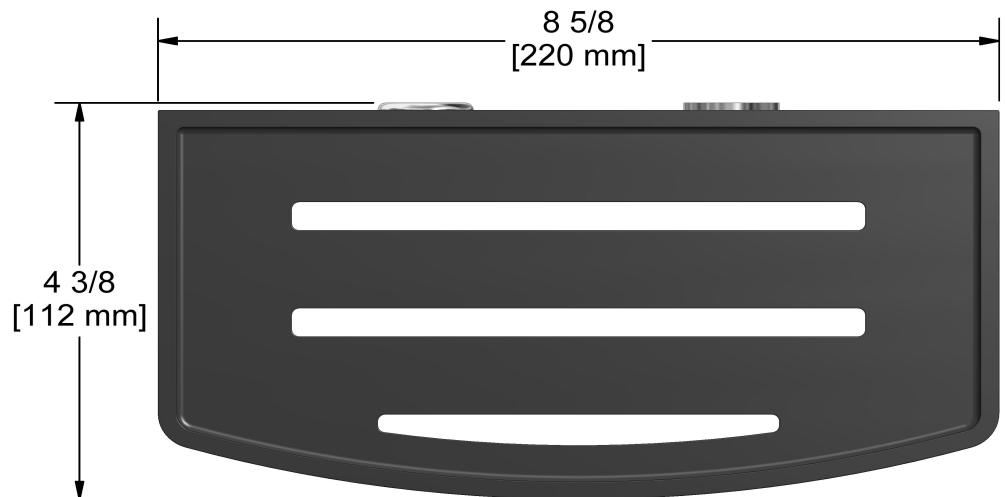

Wall basket
274

Specifications

Descriptions

- Polished stainless steel
- Removable insert

Available colors

- CBK : Chrome/Black
- CW : Chrome/White

Sizes, models and finishes may differ from those presented.