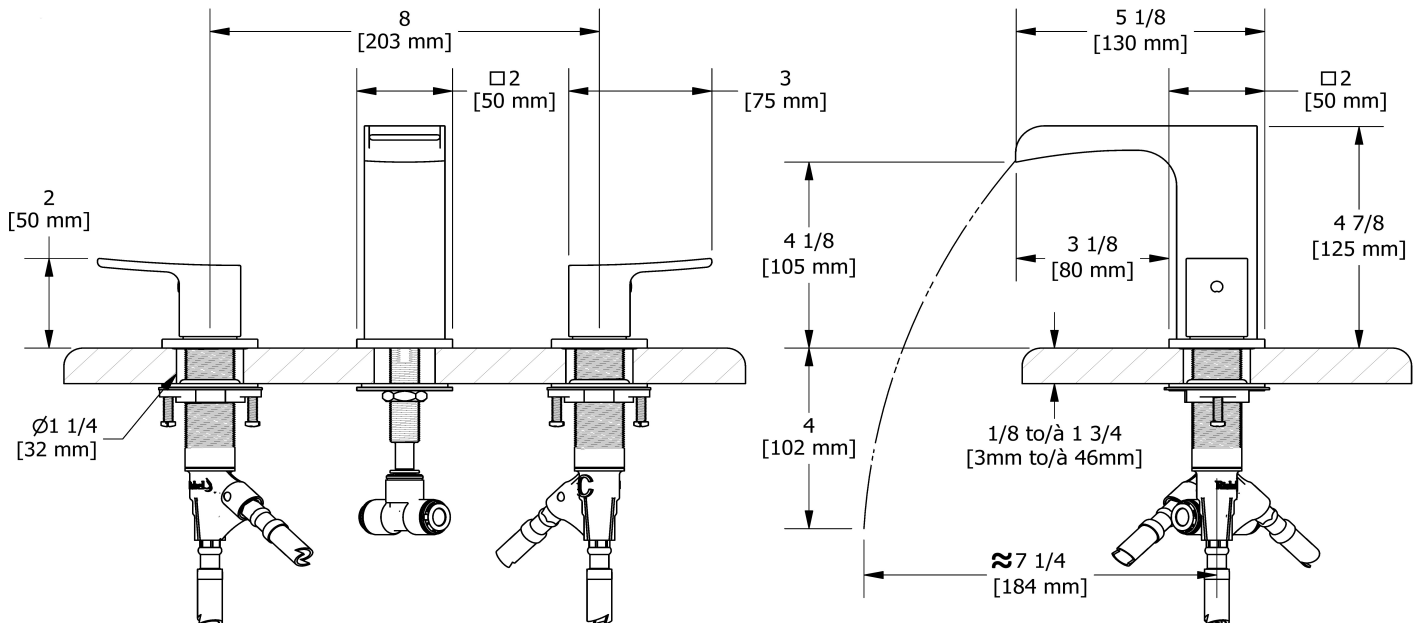

Sizes, models and finishes may differ from those presented.

Warranty

This **Riobel Inc.** product you have purchased carries a Limited Lifetime Warranty on the chrome, PVD finish, blacks and all working parts and is guaranteed from the initial purchase date against all manufacturing defects. All other finishes, including plastic components, are guaranteed for one year. All electric and/or electronic parts are covered by a 5-year limited warranty.

Customer Service

Ontario, West Canada : 888-287-5354 Quebec, Maritimes, United States : 866-473-8442