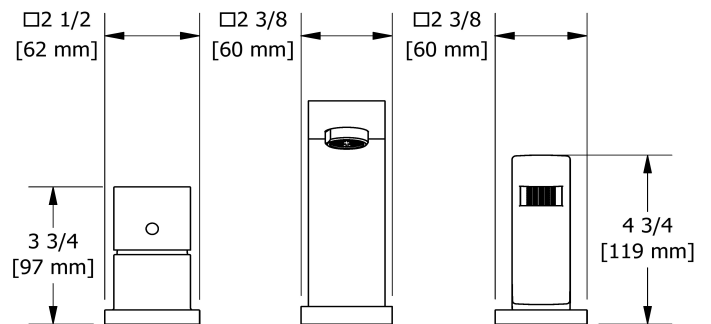

Sizes, models and finishes may differ from those presented.

Warranty

This **Riobel Inc.** product you have purchased carries a Limited Lifetime Warranty on the chrome, PVD finish, blacks and all working parts and is guaranteed from the initial purchase date against all manufacturing defects. All other finishes, including plastic components, are guaranteed for one year. All electric and/or electronic parts are covered by a 5-year limited warranty.

Customer Service

Ontario, West Canada : 888-287-5354 Quebec, Maritimes, United States : 866-473-8442