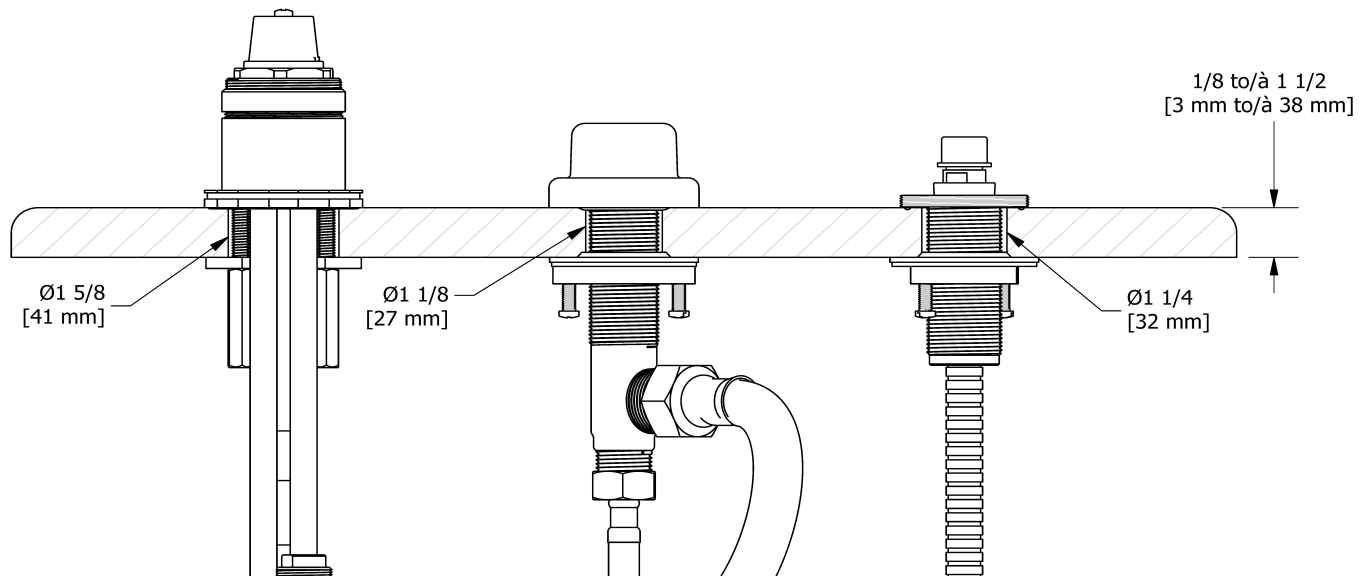

Sizes, models and finishes may differ from those presented.

Warranty

This **Riobel Inc.** product you have purchased carries a Limited Lifetime Warranty on the chrome, PVD finish, blacks and all working parts and is guaranteed from the initial purchase date against all manufacturing defects. All other finishes, including plastic components, are guaranteed for one year. All electric and/or electronic parts are covered by a 5-year limited warranty.

Customer Service

Ontario, West Canada : 888-287-5354 Quebec, Maritimes, United States : 866-473-8442

2021.04.29