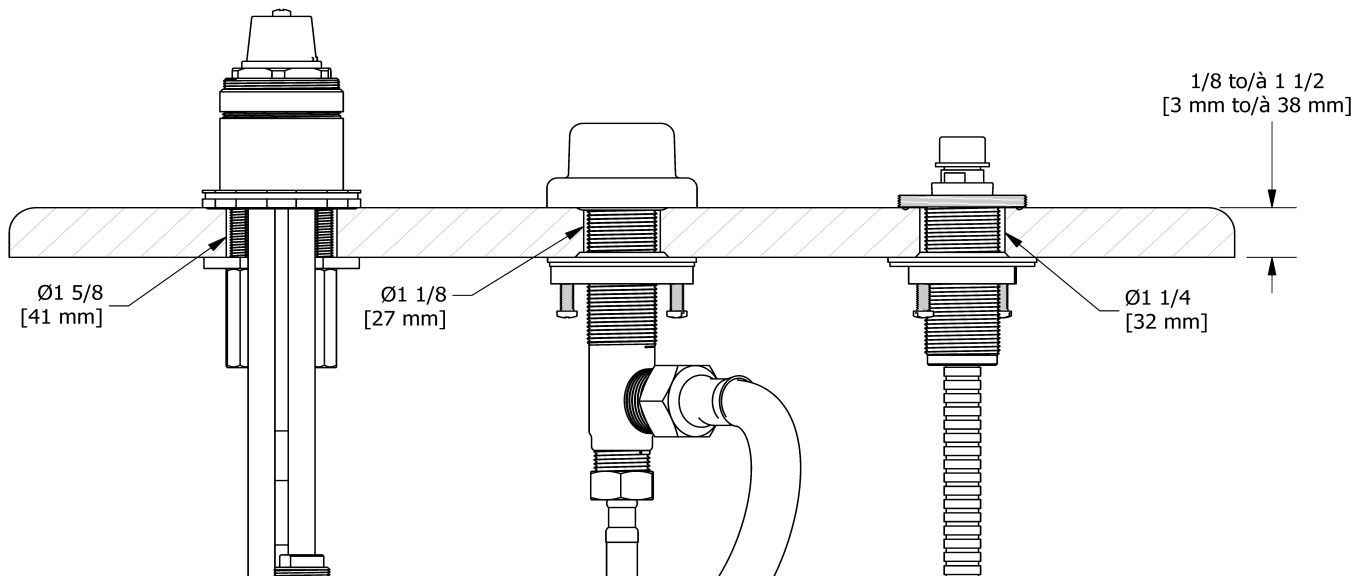

Sizes, models and finishes may differ from those presented.

Warranty

This **Riobel Inc.** product you have purchased carries a Limited Lifetime Warranty on the chrome, PVD finish, blacks and all working parts and is guaranteed from the initial purchase date against all manufacturing defects. All other finishes, including plastic components, are guaranteed for one year. All electric and/or electronic parts are covered by a 5-year limited warranty.

Customer Service

Ontario, West Canada : 888-287-5354 Quebec, Maritimes, United States : 866-473-8442

2021.04.27