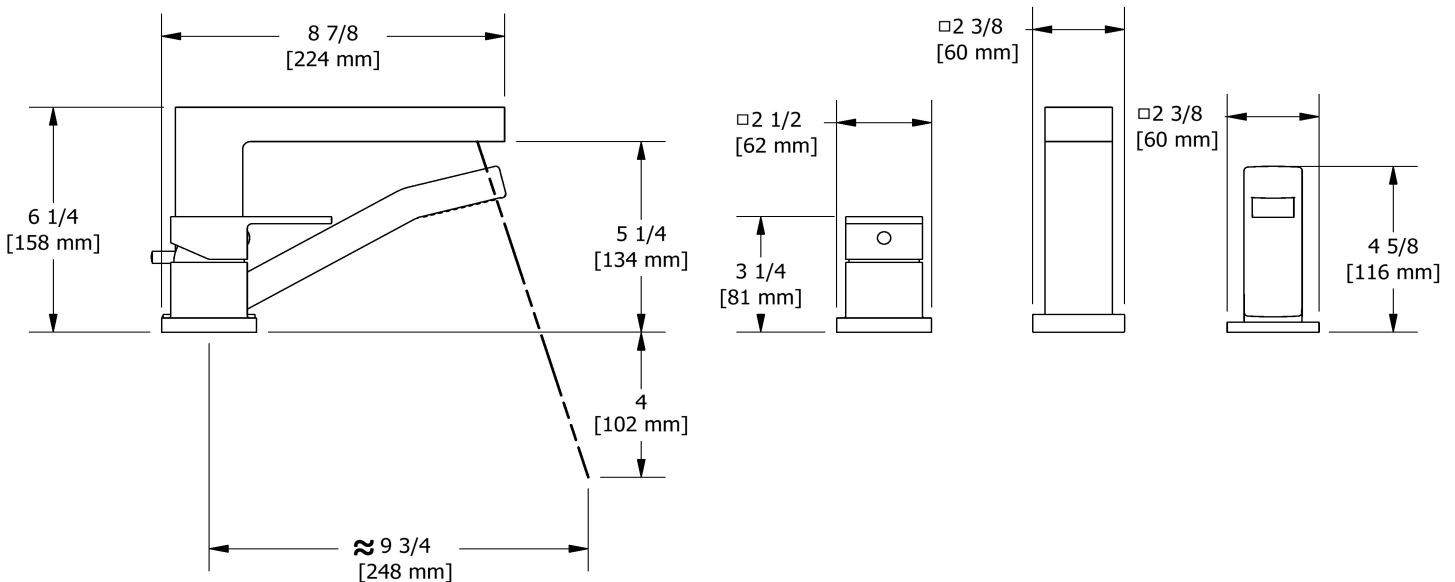

Sizes, models and finishes may differ from those presented.

Warranty

This **Riobel Inc.** product you have purchased carries a Limited Lifetime Warranty on the chrome, PVD finish, blacks and all working parts and is guaranteed from the initial purchase date against all manufacturing defects. All other finishes, including plastic components, are guaranteed for one year. All electric and/or electronic parts are covered by a 5-year limited warranty.

Customer Service

Ontario, West Canada : 888-287-5354 Quebec, Maritimes, United States : 866-473-8442