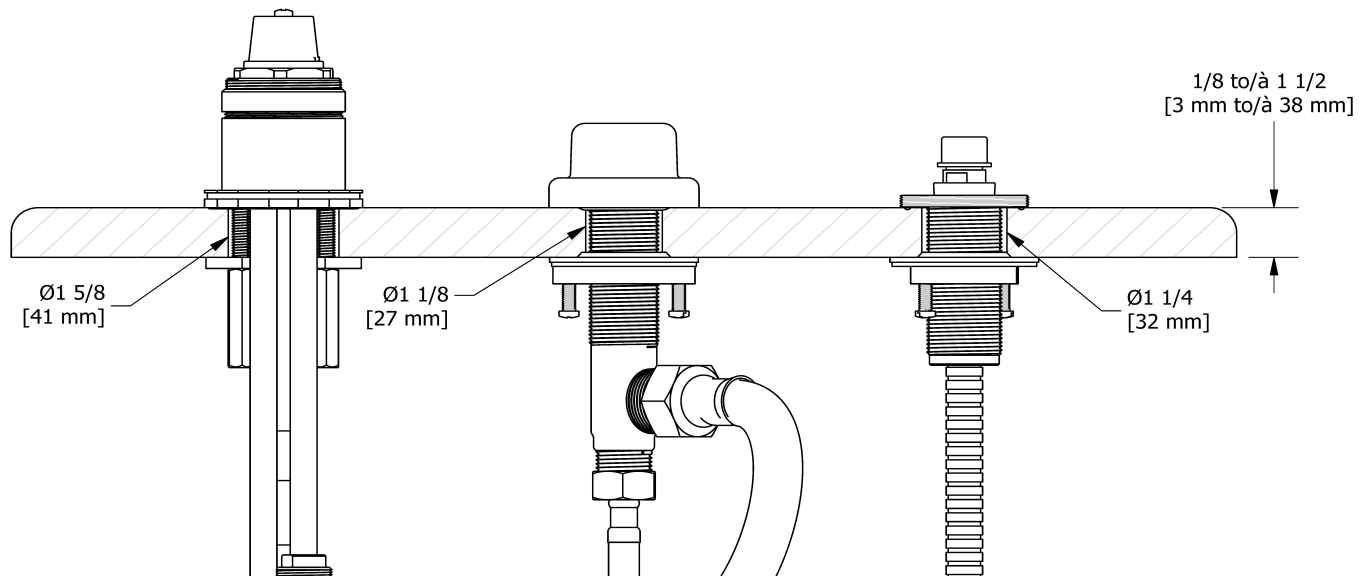

Sizes, models and finishes may differ from those presented.

Warranty

This **Riobel Inc.** product you have purchased carries a Limited Lifetime Warranty on the chrome, PVD finish, blacks and all working parts and is guaranteed from the initial purchase date against all manufacturing defects. All other finishes, including plastic components, are guaranteed for one year. All electric and/or electronic parts are covered by a 5-year limited warranty.

Customer Service

Ontario, West Canada : 888-287-5354 Quebec, Maritimes, United States : 866-473-8442

2021.05.03