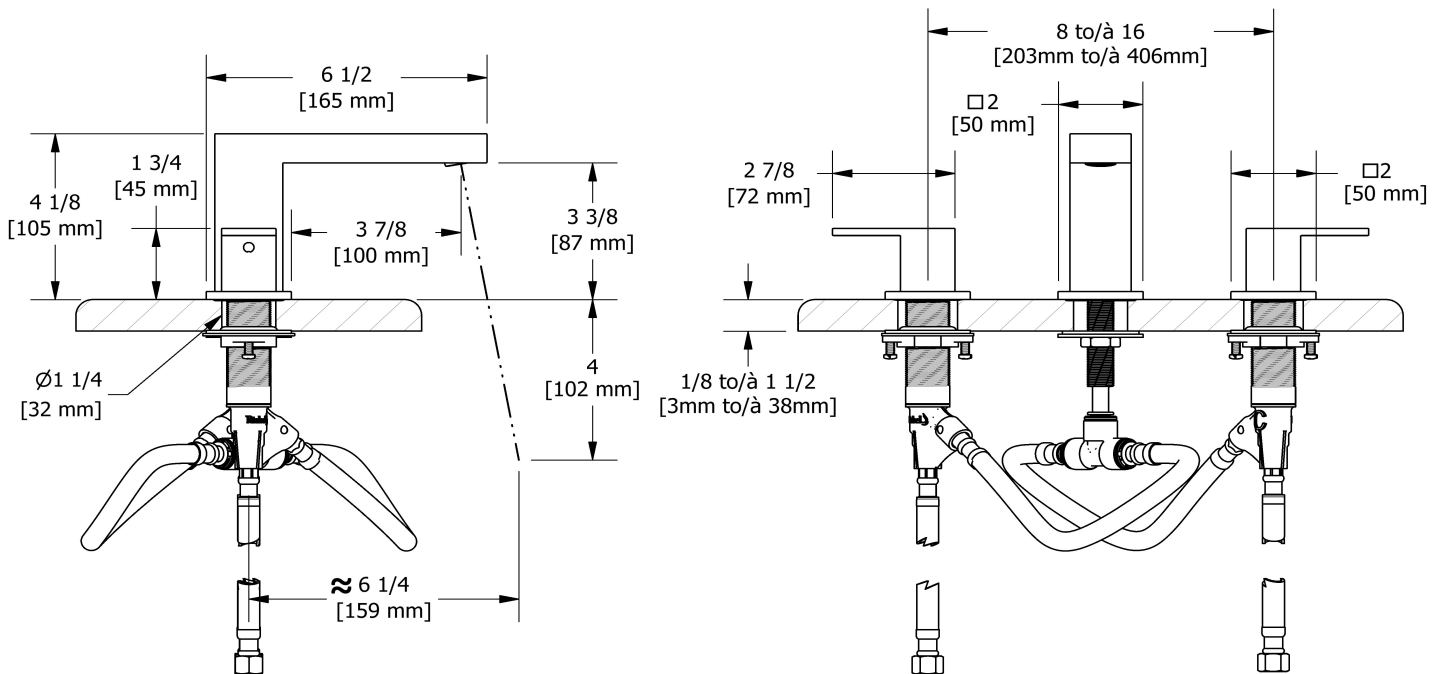

Sizes, models and finishes may differ from those presented.

Warranty

This **Riobel Inc.** product you have purchased carries a Limited Lifetime Warranty on the chrome, PVD finish, blacks and all working parts and is guaranteed from the initial purchase date against all manufacturing defects. All other finishes, including plastic components, are guaranteed for one year. All electric and/or electronic parts are covered by a 5-year limited warranty.

Customer Service

Ontario, West Canada : 888-287-5354 Quebec, Maritimes, United States : 866-473-8442