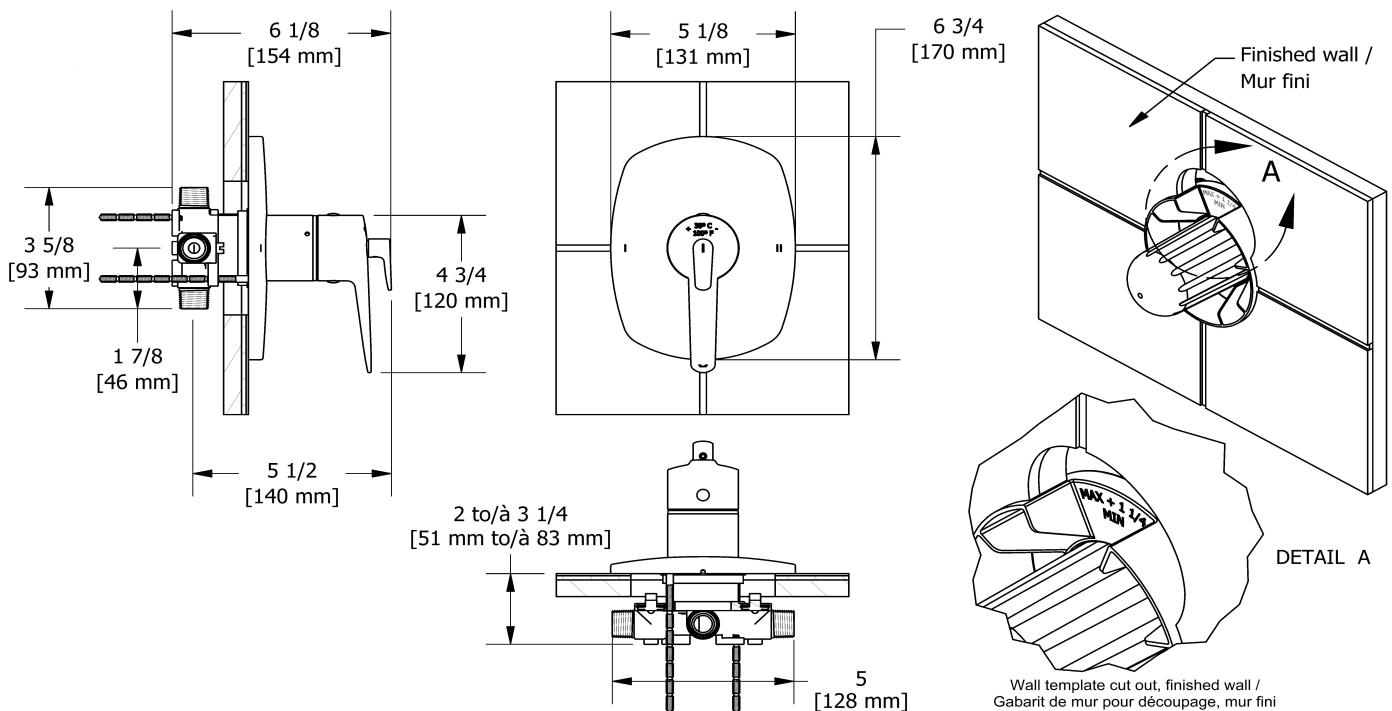

2-way no share Type T/P coaxial valve trim
TVY44

Specifications

Descriptions

- 6 positions (OFF, 1, 1 and 2, 2, 2 and 3, 3) share
- R45, R45-SPEX or R45-EX rough required to complete
- Thermostatic/pressure balance coaxial cartridge with check valves
- Trim only

Available colors

- C : Chrome

Available flow

- 23 L/min, 6.0 gpm (US) 60psi

Certifications

- CSA B125.1
- ASME A112.18.1
- ASSE 1016
- CMR248 Approval
- ADA

Sizes, models and finishes may differ from thoses presented.