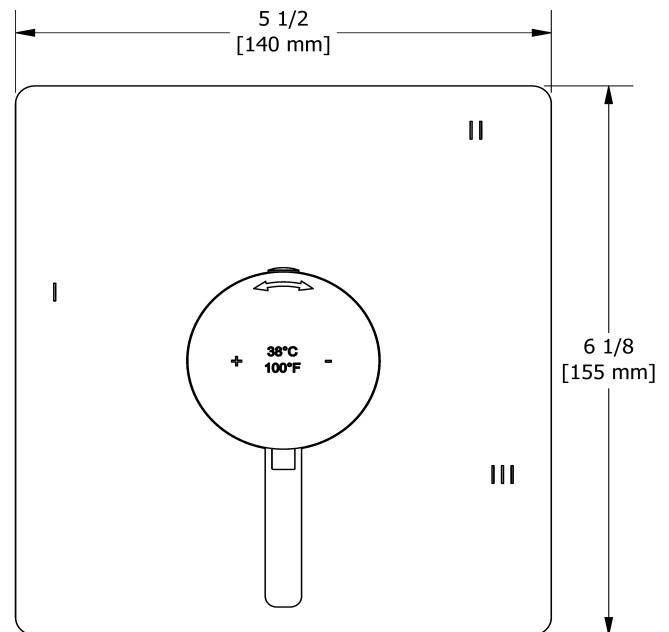

3-way no share Type T/P coaxial valve trim
TPXTQ47

Specifications

Descriptions

- 6 positions (OFF, 1, 1 and 2, 2, 2 and 3, 3) share
- Trim only
- Thermostatic/pressure balance coaxial cartridge with check valves
- R45, R45-SPEX or R45-EX rough required to complete

Available colors

- C : Chrome

Available flow

- 19 L/min, 5.0 gpm (US) 60psi

Certifications

- CSA B125.1
- ASME A112.18.1
- ASSE 1016
- CMR248 Approval
- ADA

Sizes, models and finishes may differ from those presented.