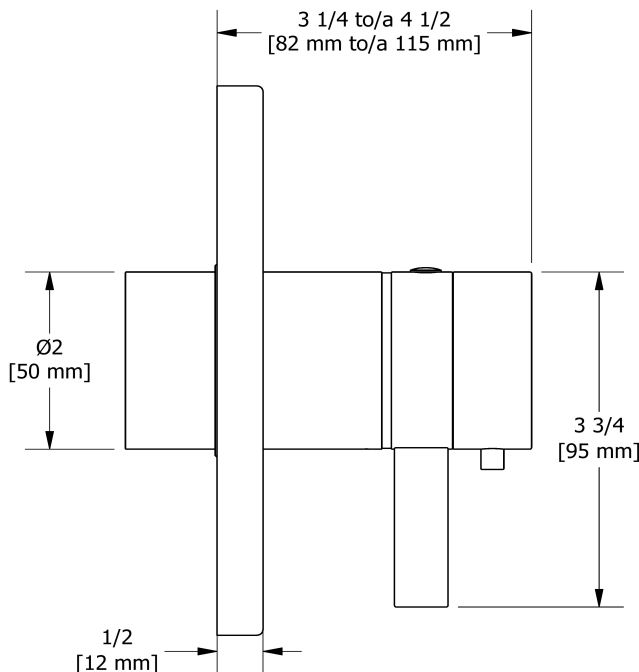

3-way no share Type T/P coaxial valve trim
TPXTQ47

Specifications

Descriptions

- 6 positions (OFF, 1, 1 and 2, 2, 2 and 3, 3) share
- Trim only
- Thermostatic/pressure balance coaxial cartridge with check valves
- R45, R45-SPEX or R45-EX rough required to complete

Available colors

- C : Chrome

Available flow

- 19 L/min, 5.0 gpm (US) 60psi

Certifications

- CSA B125.1
- ASME A112.18.1
- ASSE 1016
- CMR248 Approval
- ADA

Sizes, models and finishes may differ from those presented.