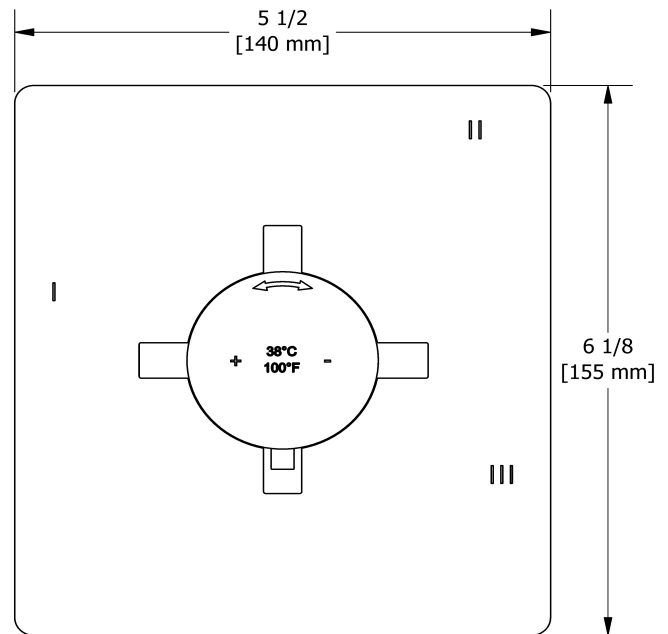

3-way no share Type T/P coaxial valve trim
TPATQ47+

Specifications

Descriptions

- 6 positions (OFF, 1, 1 and 2, 2, 2 and 3, 3) share
- Trim only
- Thermostatic/pressure balance coaxial cartridge with check valves
- R45, R45-SPEX or R45-EX rough required to complete

Available flow

- 19 L/min, 5.0 gpm (US) 60psi

Certifications

- CSA B125.1
- ASME A112.18.1
- ASSE 1016
- CMR248 Approval

Sizes, models and finishes may differ from those presented.

Warranty

This **Riobel Inc.** product you have purchased carries a Limited Lifetime Warranty on the chrome, PVD finish, blacks and all working parts and is guaranteed from the initial purchase date against all manufacturing defects. All other finishes, including plastic components, are guaranteed for one year. All electric and/or electronic parts are covered by a 5-year limited warranty.