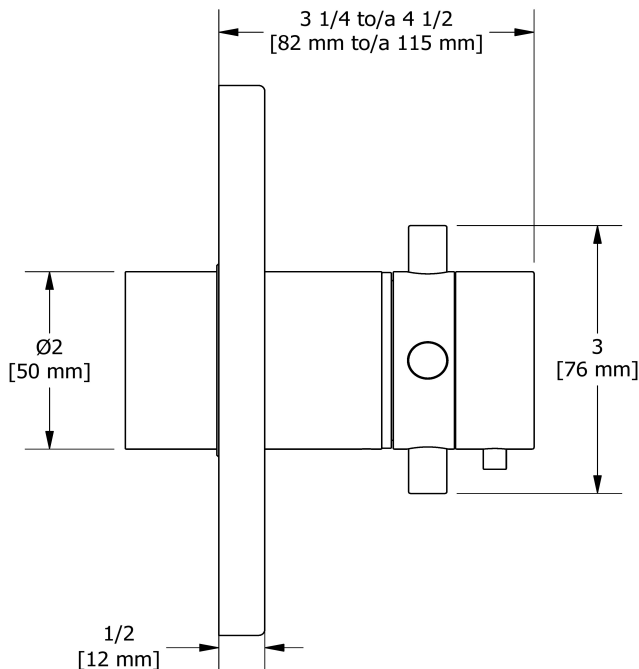

3-way no share Type T/P coaxial valve trim
TPATQ47+

Specifications

Descriptions

- 6 positions (OFF, 1, 1 and 2, 2, 2 and 3, 3) share
- Trim only
- Thermostatic/pressure balance coaxial cartridge with check valves
- R45, R45-SPEX or R45-EX rough required to complete

Available flow

- 19 L/min, 5.0 gpm (US) 60psi

Certifications

- CSA B125.1
- ASME A112.18.1
- ASSE 1016
- CMR248 Approval

Sizes, models and finishes may differ from those presented.

Warranty

This **Riobel Inc.** product you have purchased carries a Limited Lifetime Warranty on the chrome, PVD finish, blacks and all working parts and is guaranteed from the initial purchase date against all manufacturing defects. All other finishes, including plastic components, are guaranteed for one year. All electric and/or electronic parts are covered by a 5-year limited warranty.