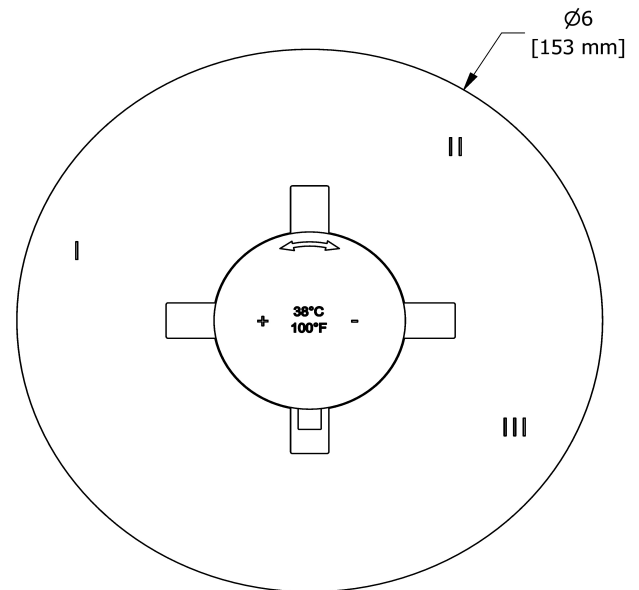

3-way no share Type T/P coaxial valve trim
TPATM47+

UPC®

Specifications

Descriptions

- R45, R45-SPEX or R45-EX rough required to complete
- Thermostatic/pressure balance coaxial cartridge with check valves
- Trim only
- 6 positions (OFF, 1, 1 and 2, 2, 2 and 3, 3) share

Available flow

- 19 L/min, 5.0 gpm (US) 60psi

Certifications

- CSA B125.1
- ASME A112.18.1
- ASSE 1016
- CMR248 Approval

Sizes, models and finishes may differ from thoses presented.

Warranty

This **Riobel Inc.** product you have purchased carries a Limited Lifetime Warranty on the chrome, PVD finish, blacks and all working parts and is guaranteed from the initial purchase date against all manufacturing defects. All other finishes, including plastic components, are guaranteed for one year. All electric and/or electronic parts are covered by a 5-year limited warranty.