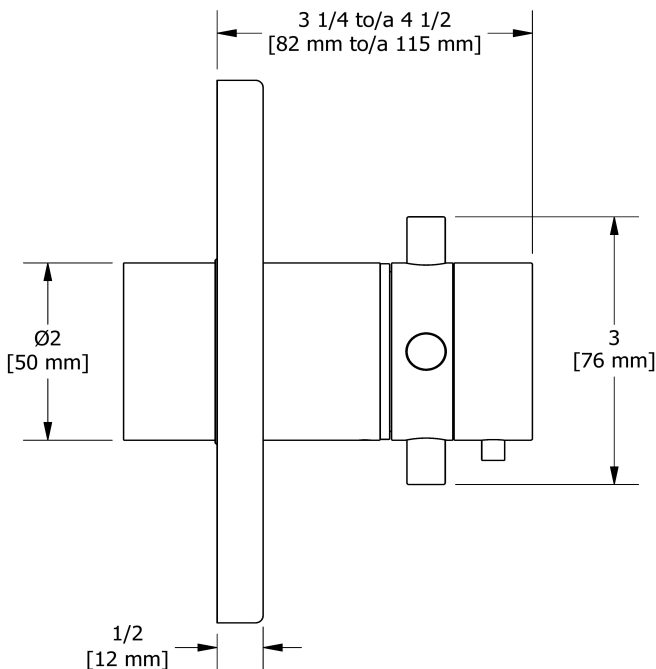

3-way no share Type T/P coaxial valve trim
TPATM47+

UPC®

Specifications

Descriptions

- R45, R45-SPEX or R45-EX rough required to complete
- Thermostatic/pressure balance coaxial cartridge with check valves
- Trim only
- 6 positions (OFF, 1, 1 and 2, 2, 2 and 3, 3) share

Available flow

- 19 L/min, 5.0 gpm (US) 60psi

Certifications

- CSA B125.1
- ASME A112.18.1
- ASSE 1016
- CMR248 Approval

Sizes, models and finishes may differ from thoses presented.

Warranty

This **Riobel Inc.** product you have purchased carries a Limited Lifetime Warranty on the chrome, PVD finish, blacks and all working parts and is guaranteed from the initial purchase date against all manufacturing defects. All other finishes, including plastic components, are guaranteed for one year. All electric and/or electronic parts are covered by a 5-year limited warranty.