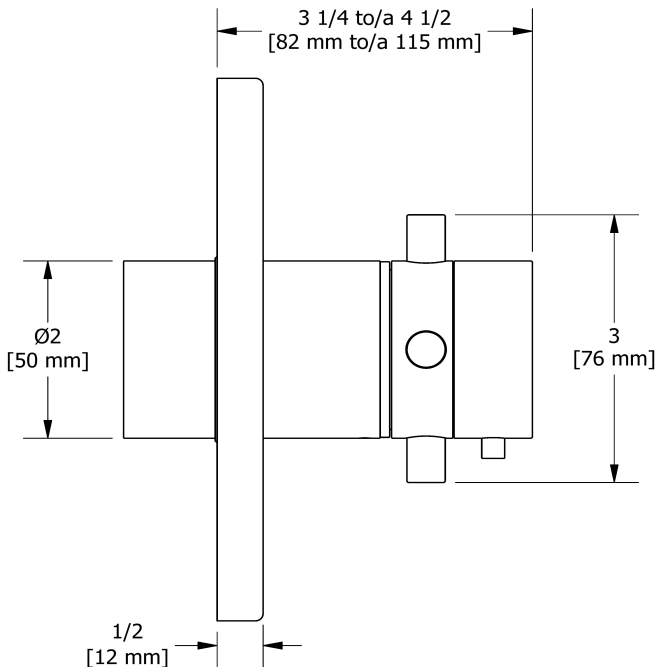

3-way no share Type T/P coaxial valve trim
TPATM47+

UPC®

Specifications

Descriptions

- R45, R45-SPEX or R45-EX rough required to complete
- Thermostatic/pressure balance coaxial cartridge with check valves
- Trim only
- 6 positions (OFF, 1, 1 and 2, 2, 2 and 3, 3) share

Available flow

- 19 L/min, 5.0 gpm (US) 60psi

Certifications

- CSA B125.1
- ASME A112.18.1
- ASSE 1016
- CMR248 Approval

Sizes, models and finishes may differ from thoses presented.

Warranty

This **Riobel Inc.** product you have purchased carries a Limited Lifetime Warranty on the chrome, PVD finish, blacks and all working parts and is guaranteed from the initial purchase date against all manufacturing defects. All other finishes, including plastic components, are guaranteed for one year. All electric and/or electronic parts are covered by a 5-year limited warranty.