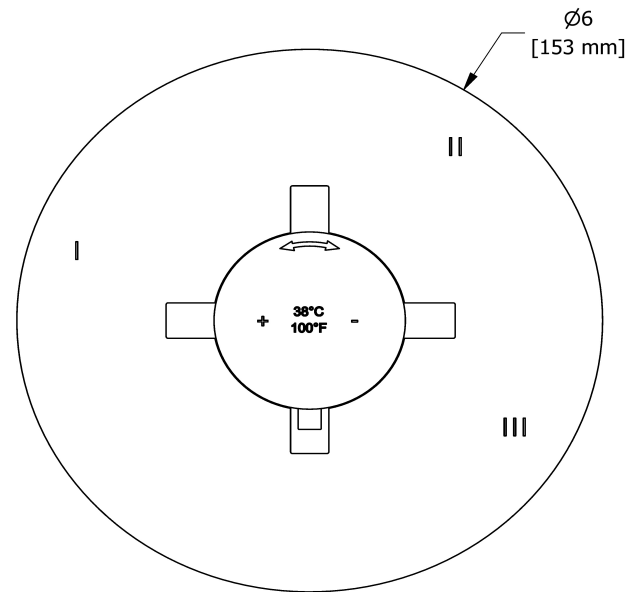

3-way no share Type T/P coaxial valve trim
TPATM47+

UPC®

Specifications

Descriptions

- R45, R45-SPEX or R45-EX rough required to complete
- Thermostatic/pressure balance coaxial cartridge with check valves
- Trim only
- 6 positions (OFF, 1, 1 and 2, 2, 2 and 3, 3) share

Available flow

- 19 L/min, 5.0 gpm (US) 60psi

Certifications

- CSA B125.1
- ASME A112.18.1
- ASSE 1016
- CMR248 Approval

Sizes, models and finishes may differ from thoses presented.

Warranty

This **Riobel Inc.** product you have purchased carries a Limited Lifetime Warranty on the chrome, PVD finish, blacks and all working parts and is guaranteed from the initial purchase date against all manufacturing defects. All other finishes, including plastic components, are guaranteed for one year. All electric and/or electronic parts are covered by a 5-year limited warranty.