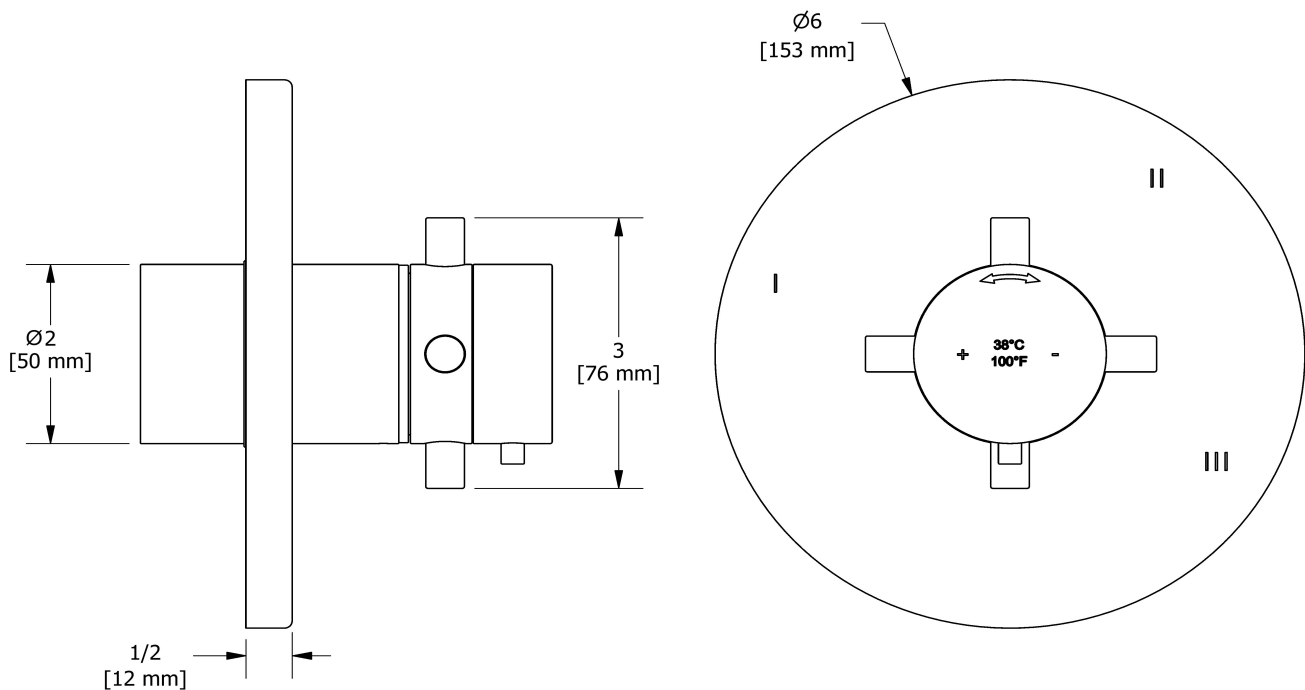

Certifications

- CSA B125.1
- ASME A112.18.1
- ASSE 1016
- CMR248 Approval

UPC®