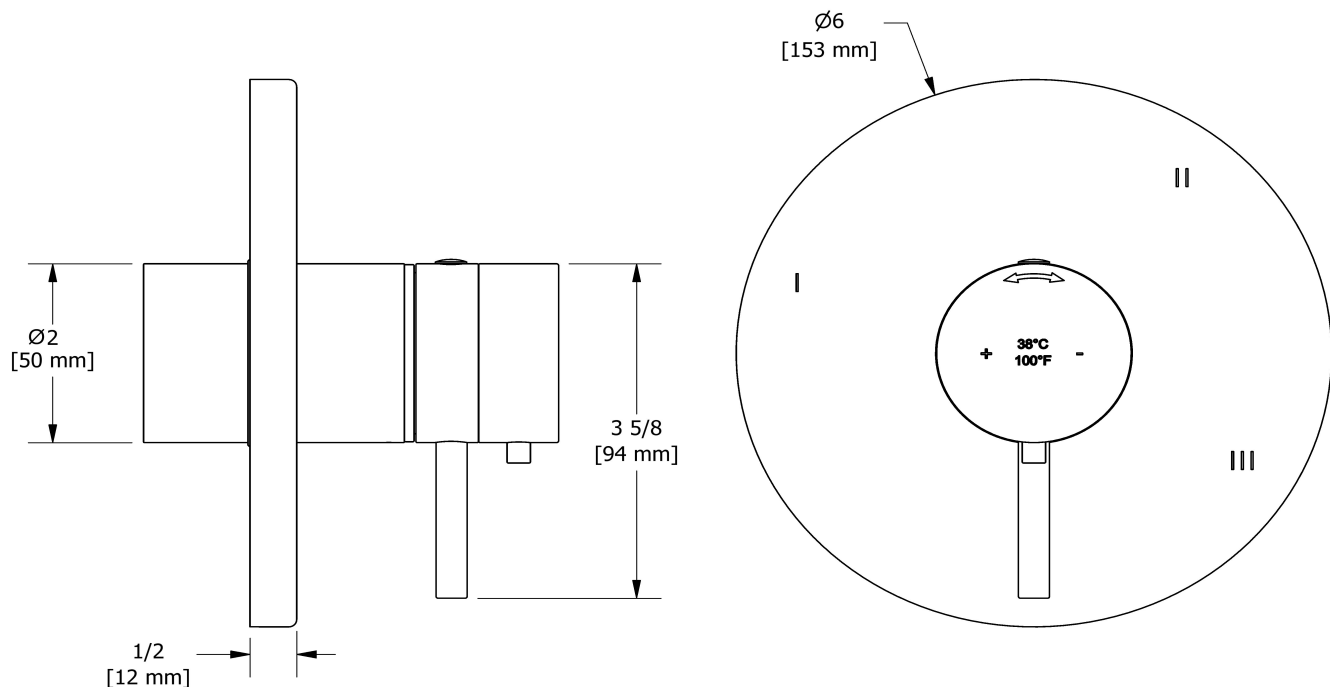

3-way Type T/P coaxial valve trim
TPATM45

Specifications

Descriptions

- R45, R45-SPEX or R45-EX rough required to complete
- Thermostatic/pressure balance coaxial cartridge with check valves
- Trim only
- 6 positions (OFF, 1, 1 and 2, 2, 2 and 3, 3) share

Available colors

- C : Chrome
- BN : Brushed Nickel (PVD)
- PN : Polished Nickel (PVD)

Available flow

- 23 L/min, 6.0 gpm (US) 60psi

Certifications

- CSA B125.1
- ASME A112.18.1
- ASSE 1016
- CMR248 Approval
- ADA