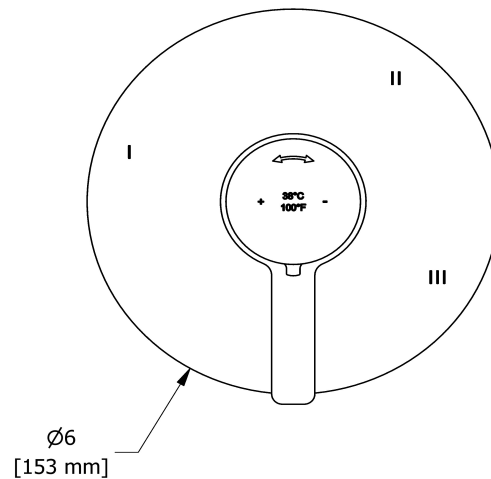

Sizes, models and finishes may differ from those presented.

Warranty

This **Riobel Inc.** product you have purchased carries a Limited Lifetime Warranty on the chrome, PVD finish, blacks and all working parts and is guaranteed from the initial purchase date against all manufacturing defects. All other finishes, including plastic components, are guaranteed for one year. All electric and/or electronic parts are covered by a 5-year limited warranty.

Customer Service

Ontario, West Canada : 888-287-5354 Quebec, Maritimes, United States : 866-473-8442

2022.04.07