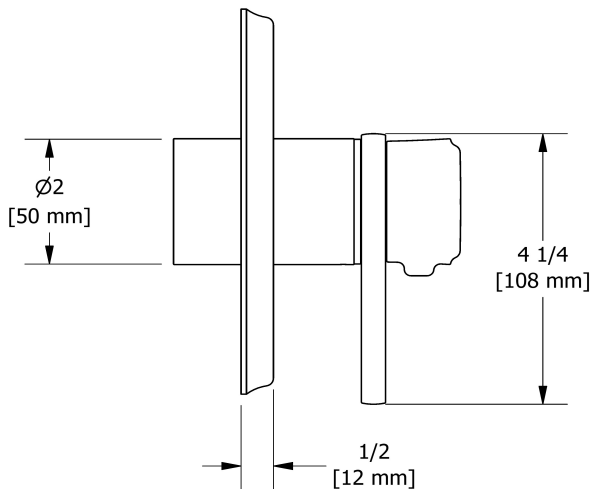

Sizes, models and finishes may differ from those presented.

Warranty

This **Riobel Inc.** product you have purchased carries a Limited Lifetime Warranty on the chrome, PVD finish, blacks and all working parts and is guaranteed from the initial purchase date against all manufacturing defects. All other finishes, including plastic components, are guaranteed for one year. All electric and/or electronic parts are covered by a 5-year limited warranty.

Customer Service

Ontario, West Canada : 888-287-5354 Quebec, Maritimes, United States : 866-473-8442

2022.04.07