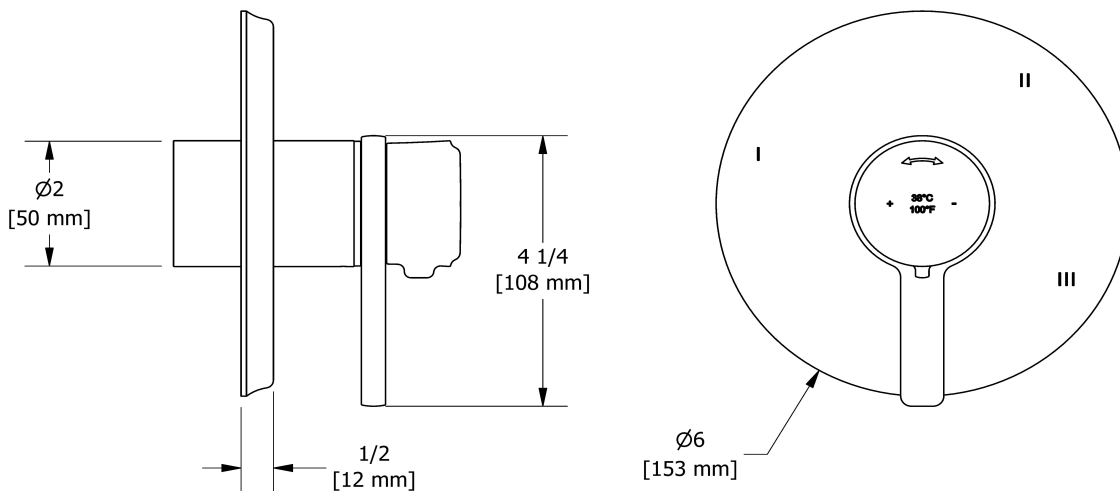

Sizes, models and finishes may differ from those presented.

Warranty

This **Riobel Inc.** product you have purchased carries a Limited Lifetime Warranty on the chrome, PVD finish, blacks and all working parts and is guaranteed from the initial purchase date against all manufacturing defects. All other finishes, including plastic components, are guaranteed for one year. All electric and/or electronic parts are covered by a 5-year limited warranty.

Customer Service

Ontario, West Canada : 888-287-5354 Quebec, Maritimes, United States : 866-473-8442

2021.05.05